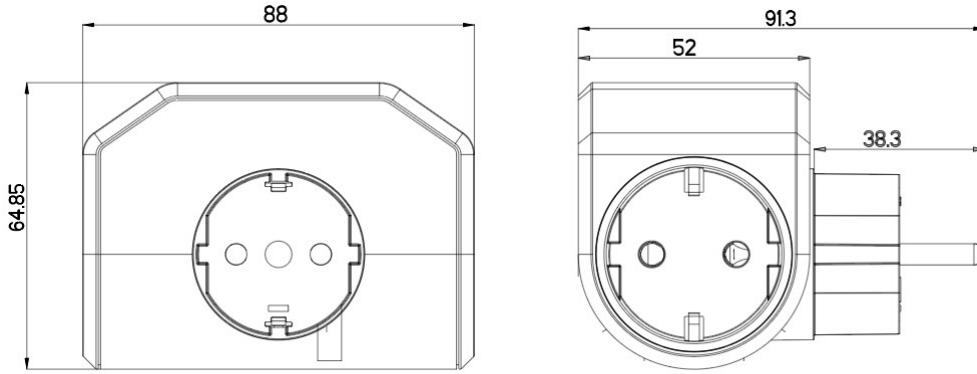

## PRODUCT DATASHEET

**V:KO**  
by **Panasonic**

Product Name :	Earthed Triple Socket
Product Code :	90303003
Product Series :	Accessories
Certifications :	CE, WEEE, TSE

### Dimensions:

Panasonic Electric Works Elektrik.San. ve Tic. A.Ş.  
Abdurrahmangazi Mah. Ebubekir Cad. No: 44 Sancaktepe / Istanbul Tel: 0216 564 55 55 Fax: 0216 564 55 44  
ewtr.panasonic.com