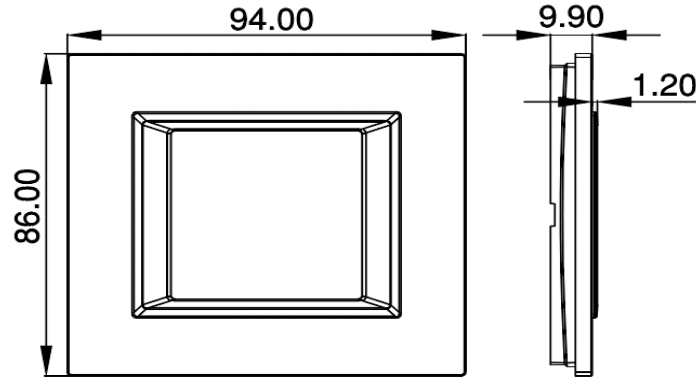

PRODUCT DATASHEET

Panasonic

Product Name : Ultima 2M Frame

Product Code : WVTF28405**

Colour Options: **
AB: Eloxal Black, AR: Eloxal Bronze, AS: Eloxal Silver, GB: Glass Black; GC: Glass Cherry, GD: Glass Dore, GG: Glass Light Green, GW: Glass White, MC: Metallic Chrome, MG: Metallic Gold, MI: Metallic Inox, MU: Metallic Una, WB: Wooden Bambu, WV: Wooden Venge, WW: Wooden Walnut

Technical Specifications:

Certifications CE

Dimensions:

Panasonic Electric Works Elektrik.San. ve Tic. A.Ş.

Abdurrahmangazi Mah. Ebubekir Cad. No: 44 Sancaktepe / İstanbul Tel: 0216 564 55 55 Fax: 0216 564 55 44