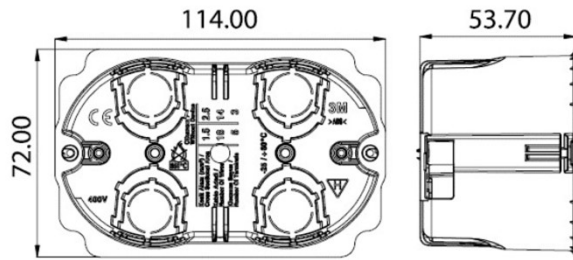

PRODUCT DATASHEET

Panasonic

Product Name : *Modular Hallow Wall Box*

Product Code : *WVTC078***

WVTC07844: 2M Hallow Wall Box

WVTC07854: 3M Hallow Wall Box

WVTC07864: 4M Hallow Wall Box

WVTC07874: 7M Hallow Wall Box

Certifications

CE

Dimensions:

Panasonic Electric Works Elektrik.San. ve Tic. A.Ş.

Abdurrahmangazi Mah. Ebubekir Cad. No: 44 Sancaktepe / İstanbul Tel: 0216 564 55 55 Fax: 0216 564 55 44

ewtr.panasonic.com