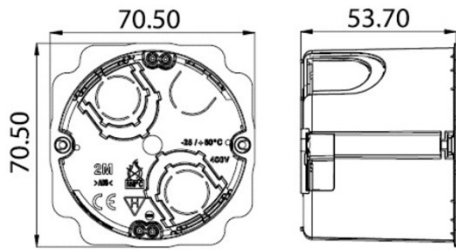

PRODUCT DATASHEET

Panasonic

Product Name : *Modular Hallow Wall Box*

Product Code : *WVTC078***

WVTC07844: 2M Hallow Wall Box

WVTC07854: 3M Hallow Wall Box

WVTC07864: 4M Hallow Wall Box

WVTC07874: 7M Hallow Wall Box

Certifications

CE

Dimensions:

Panasonic Electric Works Elektrik.San. ve Tic. A.Ş.

Abdurrahmangazi Mah. Ebubekir Cad. No: 44 Sancaktepe / İstanbul Tel: 0216 564 55 55 Fax: 0216 564 55 44

ewtr.panasonic.com