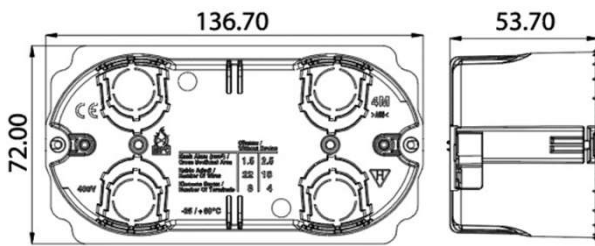

PRODUCT DATASHEET

Panasonic

Product Name : *Modular Hallow Wall Box*

Product Code : *WVTC078***

WVTC07844: 2M Hallow Wall Box

WVTC07854: 3M Hallow Wall Box

WVTC07864: 4M Hallow Wall Box

WVTC07874: 7M Hallow Wall Box

Certifications

CE

Dimensions:

Panasonic Electric Works Elektrik.San. ve Tic. A.Ş.

Abdurrahmangazi Mah. Ebubekir Cad. No: 44 Sancaktepe / İstanbul Tel: 0216 564 55 55 Fax: 0216 564 55 44

ewtr.panasonic.com