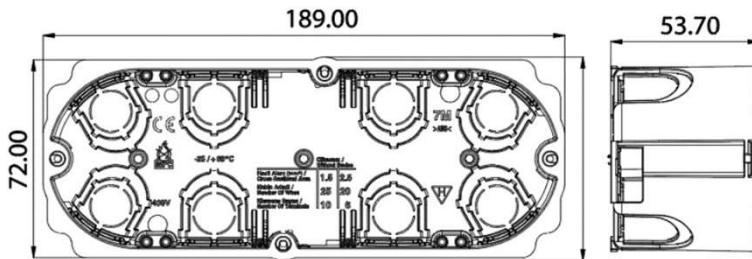

PRODUCT DATASHEET

Panasonic

Product Name : *Modular Hallow Wall Box*

Product Code : *WVTC078***

WVTC07844: 2M Hallow Wall Box

WVTC07854: 3M Hallow Wall Box

WVTC07864: 4M Hallow Wall Box

WVTC07874: 7M Hallow Wall Box

Certifications

CE

Dimensions:

Panasonic Electric Works Elektrik.San. ve Tic. A.Ş.

Abdurrahmangazi Mah. Ebubekir Cad. No: 44 Sancaktepe / İstanbul Tel: 0216 564 55 55 Fax: 0216 564 55 44

ewtr.panasonic.com