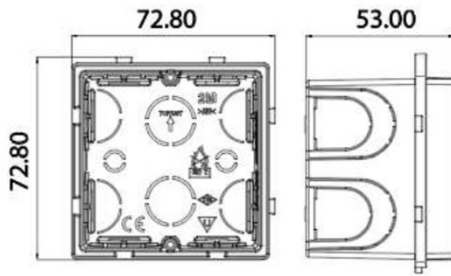

PRODUCT DATASHEET

Panasonic

Product Name : *Modular Wall Mounting Box*

Product Code : *WVTC078***

WVTC07804: 2M Wall Mount Box

WVTC07814: 3M Wall Mount Box

WVTC07824: 4M Wall Mount Box

WVTC07834: 7M Wall Mount Box

Certifications

CE

Dimensions:

Panasonic Electric Works Elektrik.San. ve Tic. A.Ş.

Abdurrahmangazi Mah. Ebubekir Cad. No: 44 Sancaktepe / İstanbul Tel: 0216 564 55 55 Fax: 0216 564 55 44

ewtr.panasonic.com