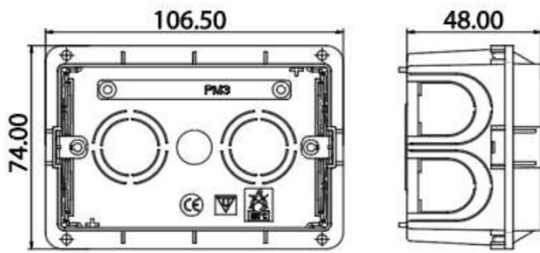

PRODUCT DATASHEET

Panasonic

Product Name : *Modular Wall Mounting Box*

Product Code : *WVTC078***

WVTC07804: 2M Wall Mount Box

WVTC07814: 3M Wall Mount Box

WVTC07824: 4M Wall Mount Box

WVTC07834: 7M Wall Mount Box

Certifications

CE

Dimensions:

Panasonic Electric Works Elektrik.San. ve Tic. A.Ş.

Abdurrahmangazi Mah. Ebubekir Cad. No: 44 Sancaktepe / İstanbul Tel: 0216 564 55 55 Fax: 0216 564 55 44

ewtr.panasonic.com