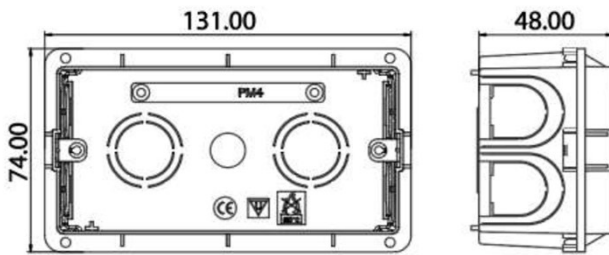

PRODUCT DATASHEET

Panasonic

Product Name : *Modular Wall Mounting Box*

Product Code : *WVTC078***

WVTC07804: 2M Wall Mount Box

WVTC07814: 3M Wall Mount Box

WVTC07824: 4M Wall Mount Box

WVTC07834: 7M Wall Mount Box

Certifications

CE

Dimensions:

Panasonic Electric Works Elektrik.San. ve Tic. A.Ş.

Abdurrahmangazi Mah. Ebubekir Cad. No: 44 Sancaktepe / İstanbul Tel: 0216 564 55 55 Fax: 0216 564 55 44

ewtr.panasonic.com