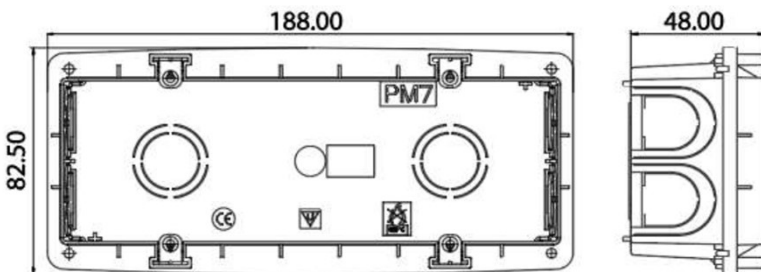

PRODUCT DATASHEET

Panasonic

Product Name : *Modular Wall Mounting Box*

Product Code : *WVTC078***

WVTC07804: 2M Wall Mount Box

WVTC07814: 3M Wall Mount Box

WVTC07824: 4M Wall Mount Box

WVTC07834: 7M Wall Mount Box

Certifications

CE

Dimensions:

Panasonic Electric Works Elektrik.San. ve Tic. A.Ş.

Abdurrahmangazi Mah. Ebubekir Cad. No: 44 Sancaktepe / İstanbul Tel: 0216 564 55 55 Fax: 0216 564 55 44

ewtr.panasonic.com