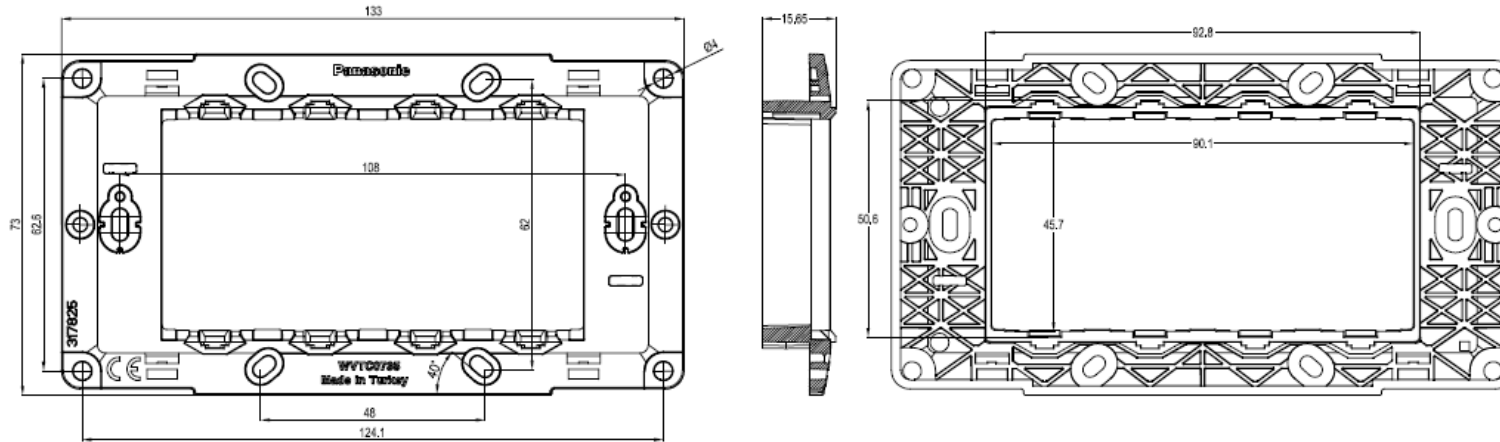

PRODUCT DATASHEET

Panasonic

Product Name : 4M Mounting Frame

Product Code : WVTC07354

Technical Specifications:

Material : Glass

Certifications : CE

Dimensions: