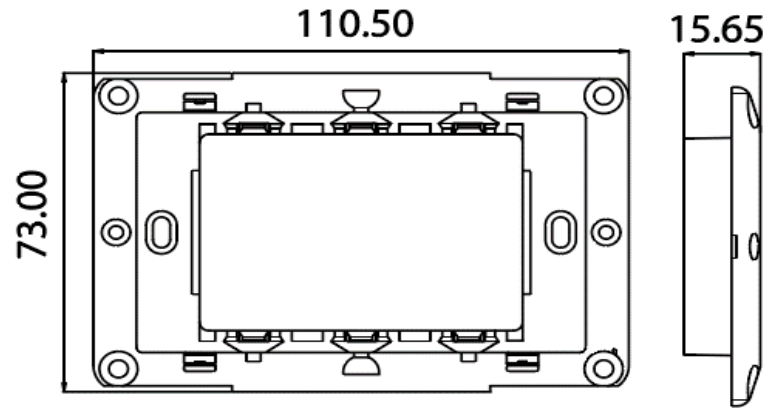

Dimensions:

Panasonic Electric Works Elektrik.San. ve Tic. A.Ş.

Abdurrahmangazi Mah. Ebubekir Cad. No: 44 Sancaktepe / İstanbul Tel: 0216 564 55 55 Fax: 0216 564 55 44

ewtr.panasonic.com