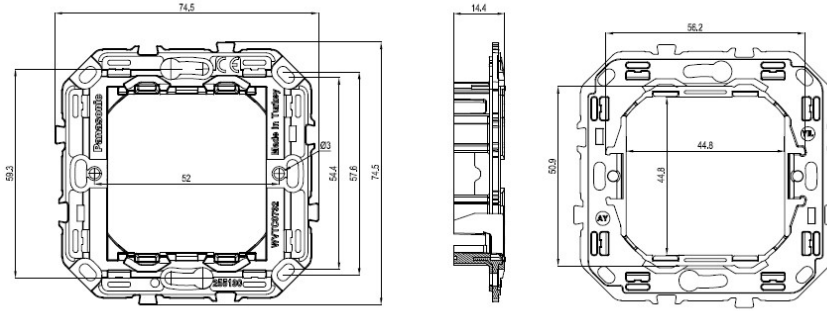

PRODUCT DATASHEET

Panasonic

Product Name : 2M Metal Mounting Frame

Product Code : WVTC07324

Technical Specifications:

Material : Metal

Certifications CE

Dimensions: