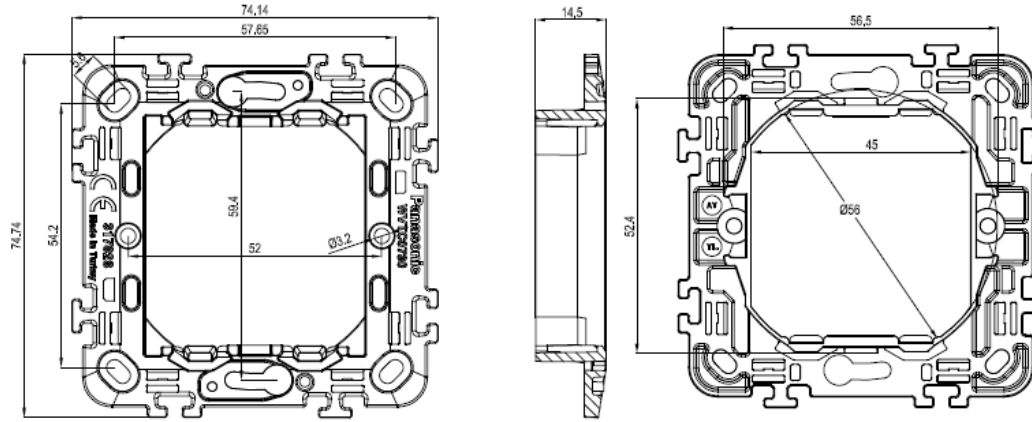

PRODUCT DATASHEET

Panasonic

Product Name : 2M Mounting Frame

Product Code : WVTC07304

Technical Specifications:

Material : Glass

Certifications : CE

Dimensions: