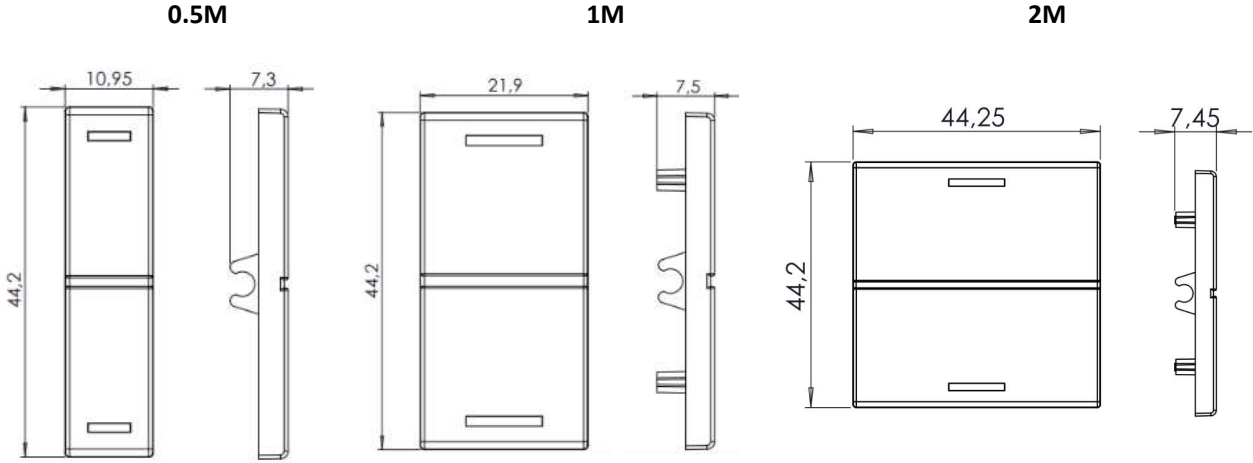

Panasonic

PRODUCT DATASHEET

Product Name :	KNX PUSH BUTTON DUAL LED COVER
Product Code :	WRKT84004**-WRKT84014**-WRKT84024**
Product Series :	Thea IQ
Colour Options :	AN: Anthracite, BG: Beige, BL: Black, DG: Dark Grey, DR: Dore MW: Metallic White, WH: White

Dimensions:

Panasonic Electric Works Elektrik.San. ve Tic. A.Ş.

Abdurrahmangazi Mah. Ebubekir Cad. No: 44 Sancaktepe / İstanbul Tel: 0216 564 55 55 Fax: 0216 564 55 44

ewtr.panasonic.com