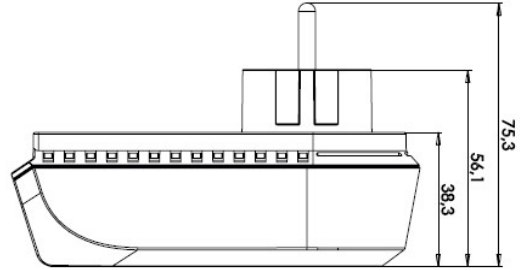

Dimensions:

Panasonic Electric Works Elektrik.San. ve Tic. A.Ş.
Abdurrahmangazi Mah. Ebubekir Cad. No: 44 Sancaktepe / İstanbul Tel: 0216 564 55 55 Fax: 0216 564 55 44
ewtr.panasonic.com