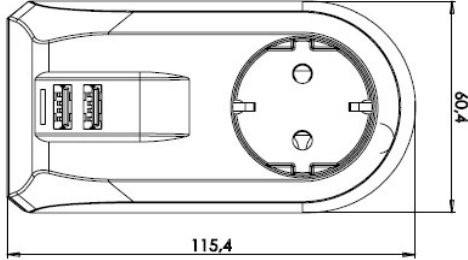

PRODUCT DATASHEET

V:KO
by **Panasonic**

Product Name :	<i>Surge Protected Single Socket with Double USB</i>
Product Code :	<i>WATC00035GR</i>
Product Series :	<i>Accessories</i>
Certifications :	<i>CE, PGD, WEEE, TSE</i>

Dimensions:

Panasonic Electric Works Elektrik.San. ve Tic. A.Ş.
Abdurrahmangazi Mah. Ebubekir Cad. No: 44 Sancaktepe / İstanbul Tel: 0216 564 55 55 Fax: 0216 564 55 44
ewtr.panasonic.com