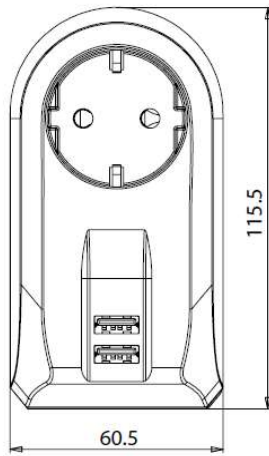

PRODUCT DATASHEET

V:KO
by **Panasonic**

Product Name :	<i>Single Socket with Double USB</i>
Product Code :	<i>WATC00015GR</i>
Product Series :	Accessories
Certifications :	CE, PGD, WEEE, TSE

Dimensions:

Panasonic Electric Works Elektrik.San. ve Tic. A.Ş.
Abdurrahmangazi Mah. Ebubekir Cad. No: 44 Sancaktepe / İstanbul Tel: 0216 564 55 55 Fax: 0216 564 55 44
ewtr.panasonic.com