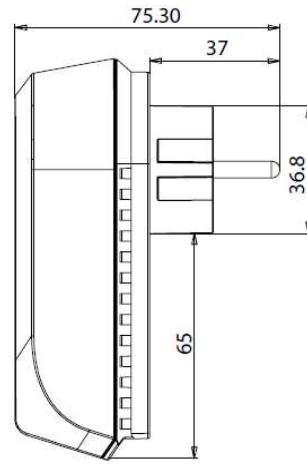

PRODUCT DATASHEET

V:KO
by **Panasonic**

Product Name :	<i>Single Socket with Double USB</i>
Product Code :	<i>WATC00015GR</i>
Product Series :	Accessories
Certifications :	CE, PGD, WEEE, TSE

Dimensions:

Panasonic Electric Works Elektrik.San. ve Tic. A.Ş.
Abdurrahmangazi Mah. Ebubekir Cad. No: 44 Sancaktepe / İstanbul Tel: 0216 564 55 55 Fax: 0216 564 55 44
ewtr.panasonic.com