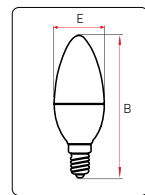

E14

240°

2700K/4000K/6500K

E14

Dimmable

15.000 Hour

Energy Class

IP 20

CRI

Class

Product Code	Product Description	Power (W)	Equivalent Power (W)	Operating Voltage (V)	Color Rendering Index (Ra)	Color Temperature	Luminous Flux (lm)	Efficiency Factor (lm/W)	Energy Class	Light Beam Angle	Size (B) (mm)	Diameter (E) (mm)	Quantity in Box
LDRCH04LWDR1	PANASONIC GU10 LED DIM LAMP 4W 310LM 2700K	4	45	220-240	≥80	2700K	310	78	F	39°	54	50	150
LDRCH04WWDR1	PANASONIC GU10 LED DIM LAMP 4W 310LM 3000K	4	45	220-240	≥80	3000K	310	78	F	39°	54	50	150
LDRCH04WWDR2	PANASONIC GU10 LED DIM LAMP 4W 310LM 4000K	4	45	220-240	≥80	4000K	310	78	F	39°	54	50	150
LDRCH04WDR1	PANASONIC GU10 LED DIM LAMP 4W 310LM 6500K	4	45	220-240	≥80	6500K	310	78	F	39°	54	50	150