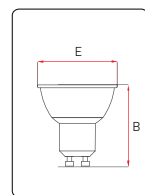

GU10

39°

2700K/3000K/4000K/6500K

GU10

Dimmable

15.000 Hour

Energy Class

IP 20

CRI

Class