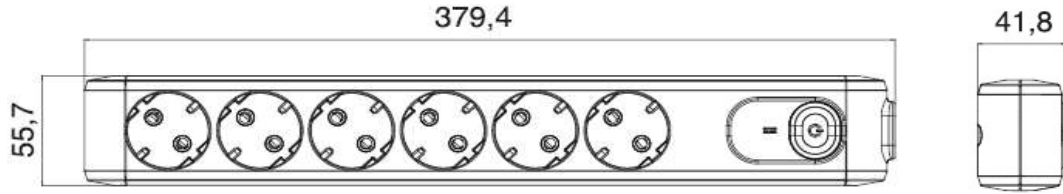

PRODUCT DATASHEET

V:KO
by **Panasonic**

Product Name :	350J 6 Outlets Surge Protected Group Socket with Safety Shutter
Product Code :	90117632
Product Series :	Multi-let
Technical Specifications:	
Maximum Operating Voltage (Uc):	250V
Total Peak Surge Current (A):	6500A
Rated Current (In):	16A
Rated Voltage (Vn):	230V -
Cable Length:	1.5m
Protection Level:	IP20
Material :	ABS (Acrylonitrile Butadine-Styrene)
Certificates :	CE
Dimensions:	

For 6 Outlets

Panasonic Electric Works Elektrik.San. ve Tic. A.Ş.
Abdurrahmangazi Mah. Ebubekir Cad. No: 44 Sancaktepe / Istanbul Tel: 0216 564 55 55 Fax: 0216 564 55 44
ewtr.panasonic.com