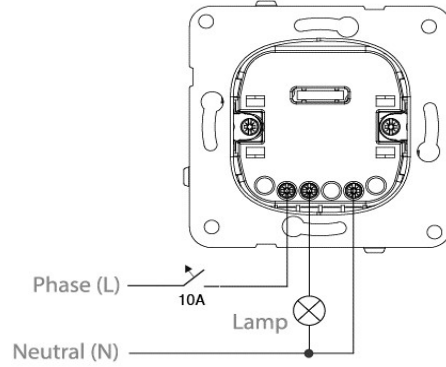

Connection Diagram: