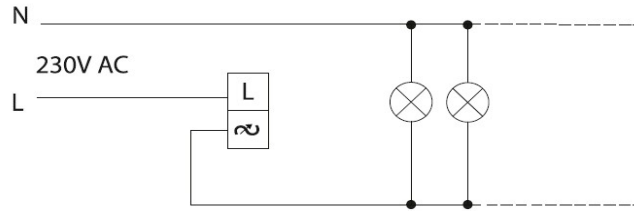

PRODUCT DATASHEET

Product Name :	RLC 30-350W Dimmer
Product Code :	92106*43
Product Series :	Novella/Trenda
Technical Specifications:	
<i>Operating Voltage :</i>	230V~, 50Hz
<i>Maximum Output Power:</i>	350 W
<i>Minimum Output Power:</i>	30 W
Certifications:	VDE, CE, PDG, WEEE
Colour :	*= Shows Color Item 0= Silver, 1= Satin, 2= Bronze, 3= Anthracite, 4= Dark Grey, 5= Black, 6=Methalic White, 7=Opaque White 8= Beige
Material :	ABS (Acrylonitrile Butadine-Styrene)

Wiring Diagram:

Dimensions: