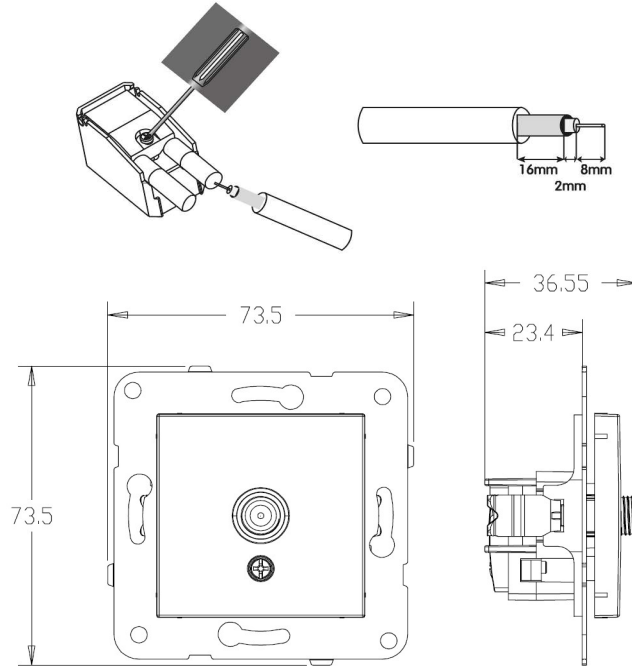

PRODUCT DATASHEET

Product Name :	<i>Satellite Socket with F Connector, Terminated</i>
Product Code :	92105*96
Product Series :	Novella/Trenda
Technical Specifications:	
Material :	ABS (Acrylonitrile Butadine-Styrene)
Certificates :	CE, WEEE
Colour :	*= Shows Color Item 0= Silver, 1= Satin, 2= Bronze, 3= Anthracite, 4= Dark Grey, 5= Black, 6=Methalic White, 7=Opaque White 8= Beige

Product Details :

- Suitable for central antenna and CATTV.
- Not affected by the parasite signals coming from the air for shielding feature.
- Ease of assembly thanks to the rear cover with hinge feature.
- Can be used in TV Socket 5-2400 MHz band.
- RG 6 U6 type wire connection is recommended for the image quality.

f/MHz	5-47	47-470	47-862	862-1000	1000-2400	2400
Subscriber Loss (dB)	≤ 3.5					

Dimensions:

Panasonic Electric Works Elektrik.San. ve Tic. A.Ş.
Abdurrahmangazi Mah. Ebubekir Cad. No: 44 Sancaktepe / İstanbul Tel: 0216 564 55 55 Fax: 0216 564 55 44
ewtr.panasonic.com