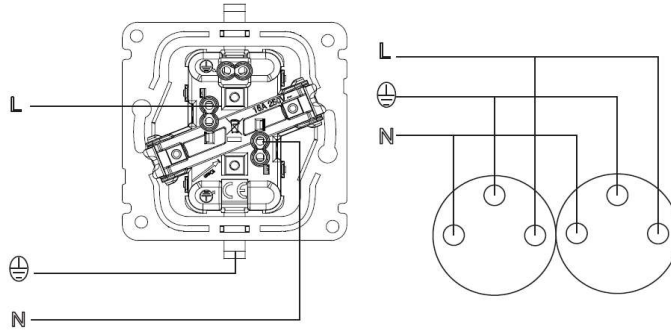

## PRODUCT DATASHEET

**V:KO**  
by **Panasonic**

**Product Name :** Double 2P+E Socket with Safety Shutter Mechanism+Cover

**Product Code :** 92105\*92

**Product Series :** Novella/Trenda

**Technical Specifications:**

*Rated Current :* 16AX, 250V~

*Terminal Type :* Screw Terminal

**Material of Cover:** ABS (Acrylonitrile Butadine-Styrene)

**Certificates :** TSE, VDE, EAC, CE, WEEE

**Colour :**  
\*= Shows Color Item  
0= Silver, 1= Satin, 2= Bronze, 3= Anthracite, 4= Dark Grey, 5= Black, 6=Methalic White, 7=Opaque White 8= Beige

**Cable Standard:**

*Cable Diameter :* 1,5mm<sup>2</sup>-2,5mm<sup>2</sup>

*Applicable Cable:* Solid Wire, Stranded Wire

**Wiring Diagram:**

**Dimensions:**

Panasonic Electric Works Elektrik.San. ve Tic. A.Ş.  
Abdurrahmangazi Mah. Ebubekir Cad. No: 44 Sancaktepe / İstanbul Tel: 0216 564 55 55 Fax: 0216 564 55 44  
ewtr.panasonic.com