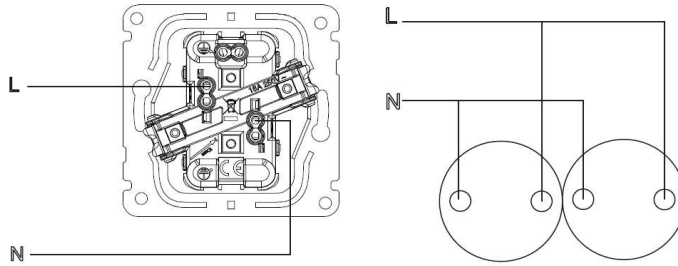

PRODUCT DATA SHEET

V:KO
by **Panasonic**

Product Name :	Double Socket 2P with Safety Shutter Mechanism+Cover
Product Code :	92105*91
Product Series :	Novella/Trenda
Technical Specifications :	
<i>Rated Current :</i>	16A, 250V~
<i>Terminal Type :</i>	Screw Terminal
Materials :	PC-ABS
Colour :	*= Shows Color Item 0= Silver, 1= Satin, 2= Bronze, 3= Anthracite, 4= Dark Grey, 5= Black, 6=Methalic White, 7=Opaque White 8= Beige
Certifications :	TSE, VDE, EAC, CE, WEEE
Cable Standard:	
<i>Cable Diameter:</i>	1,5mm²-2,5mm²
<i>Cable Type:</i>	Rigid Solid, Rigid Stranded
IP Degree:	IP20

Screw
Terminal

Wiring and Circuit Diagram:

Dimension: