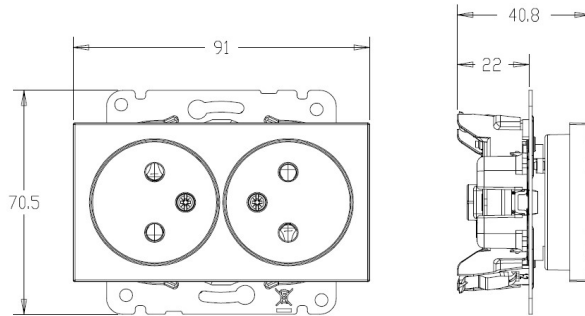

Panasonic Electric Works Elektrik San. ve Tic. A.Ş.
Abdurrahmangazi Mah. Ebubekir Cad. No: 44 Sancaktepe / İstanbul Tel: 0216 564 55 55 Fax: 0216 564 55 44
ewtr.panasonic.com