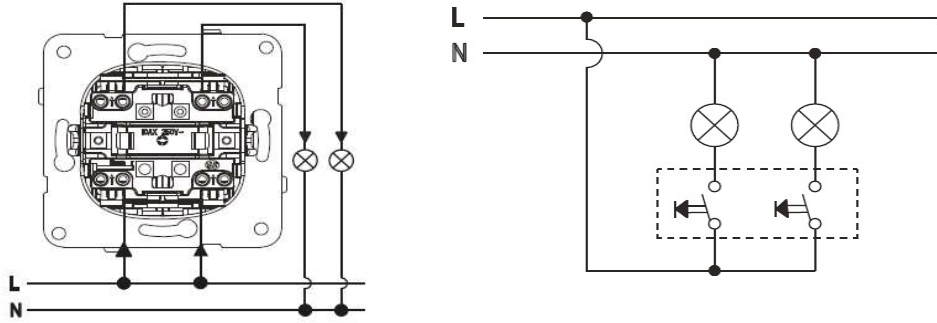

PRODUCT DATA SHEET

V:KO
by **Panasonic**

Product Name :	Duoble One Way Push Button
Product Code :	92105*83
Product Series :	Novella/Trenda
Technical Specifications :	
<i>Rated Current :</i>	10AX, 250V~
<i>Terminal Type :</i>	Quick Connection
<i>Material of Button :</i>	ABS (Acrylonitrile Butadine-Styrene)
Certifications :	VDE, EAC, CE, WEEE
	*= Shows Color Item
Colour:	0= Silver, 1= Satin, 2= Bronze, 3= Anthracite, 4= Dark Grey, 5= Black, 6=Methalic White, 7=Opaque White 8= Beige
Cable Standard:	
<i>Cable Diameter :</i>	1mm²-2,5mm²
<i>Applicable Cable:</i>	Solid Wire, Stranded Wire

Wiring and Circuit Diagram :

Dimensions :