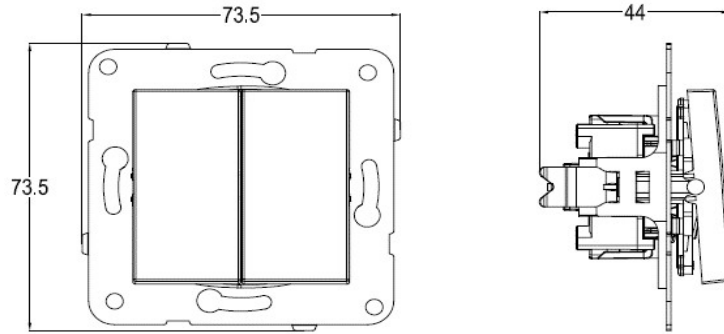

PRODUCT DATA SHEET

V:KO
by **Panasonic**

Product Name :	Duoble One Way Push Button
Product Code :	92105*83
Product Series :	Novella/Trenda
Technical Specifications :	
<i>Rated Current :</i>	10AX, 250V~
<i>Terminal Type :</i>	Quick Connection
<i>Material of Button :</i>	ABS (Acrylonitrile Butadine-Styrene)
Certifications :	VDE, EAC, CE, WEEE
	*= Shows Color Item
Colour:	0= Silver, 1= Satin, 2= Bronze, 3= Anthracite, 4= Dark Grey, 5= Black, 6=Methalic White, 7=Opaque White 8= Beige
Cable Standard:	
<i>Cable Diameter :</i>	1mm ² -2,5mm ²
<i>Applicable Cable:</i>	Solid Wire, Stranded Wire

Wiring and Circuit Diagram :

Dimensions :

Panasonic Electric Works Elektrik.San. ve Tic. A.Ş.

Abdurrahmangazi Mah. Ebubekir Cad. No: 44 Sancaktepe / Istanbul Tel: 0216 564 55 55 Fax: 0216 564 55 44
ewtr.panasonic.com