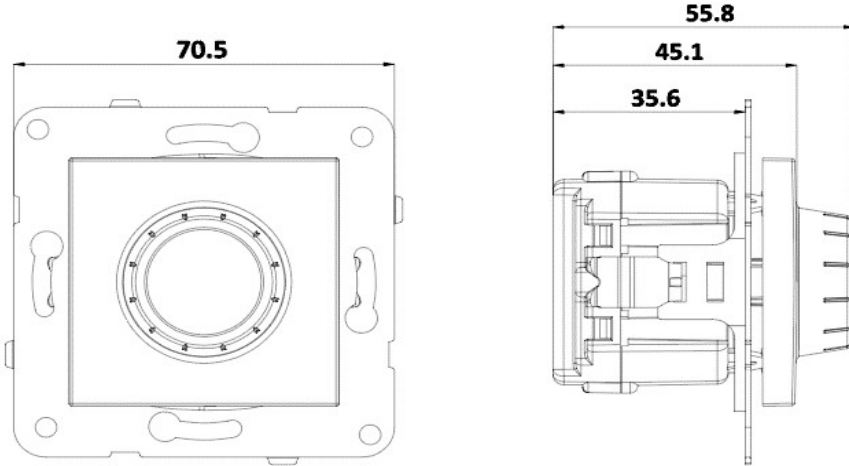

PRODUCT DATASHEET

Product Name : Channel Selective Switch Mechanism+Button

Product Code : 92105*82

Product Series : Novella/Trenda

Material : ABS (Acrylonitrile Butadine-Styrene)

*= Shows Color Item

Colour : 0= Silver, 1= Satin, 2= Bronze, 3= Anthracite, 4= Dark Grey, 5= Black, 6=Methalic White, 7=Opaque White 8= Beige

Certificates : CE, WEEE

Technical Information and Wiring Diagram:

- Direction one of the 5 different voice channels to one outlet
- 2.5 Wpeak speaker support in 8 Ohm system
- 100 Wpeak speaker support in 100V system

Dimensions:

Panasonic Electric Works Elektrik.San. ve Tic. A.Ş.
Abdurrahmangazi Mah. Ebubekir Cad. No: 44 Sancaktepe / İstanbul Tel: 0216 564 55 55 Fax: 0216 564 55 44
ewtr.panasonic.com