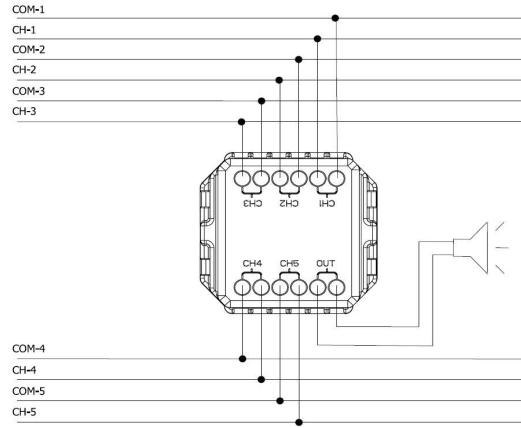

PRODUCT DATASHEET

Product Name : Channel Selective Switch Mechanism+Button

Product Code : 92105*82

Product Series : Novella/Trenda

Material : ABS (Acrylonitrile Butadine-Styrene)

*= Shows Color Item

Colour : 0= Silver, 1= Satin, 2= Bronze, 3= Anthracite, 4= Dark Grey, 5= Black, 6=Methalic White, 7=Opaque White 8= Beige

Certificates : CE, WEEE

Technical Information and Wiring Diagram:

- Direction one of the 5 different voice channels to one outlet
- 2.5 Wpeak speaker support in 8 Ohm system
- 100 Wpeak speaker support in 100V system