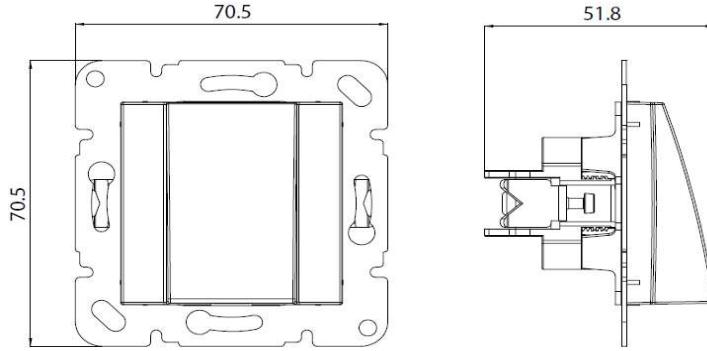

PRODUCT DATASHEET

V:KO
by **Panasonic**

Product Name :	<i>Cable Output Mechanism+Cover</i>
Product Code :	92105*77
Product Series :	Novella/Trenda
Technical Specifications:	
Material :	ABS (Acrylonitrile Butadine-Styrene)
Colour :	*= Shows Color Item 0= Silver, 1= Satin, 2= Bronze, 3= Anthracite, 4= Dark Grey, 5= Black, 6=Methalic White, 7=Opaque White 8= Beige
Certificates :	CE
Dimensions:	