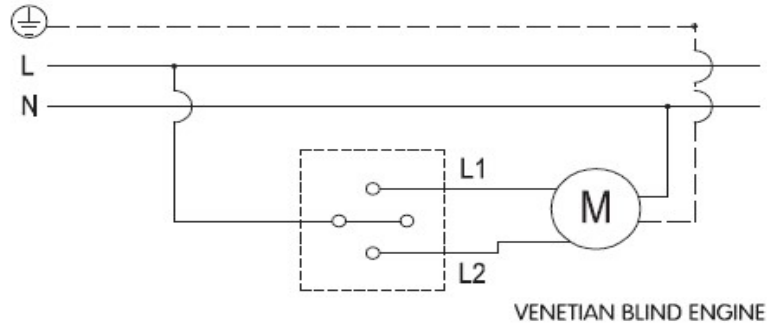

PRODUCT DATA SHEET

V:KO
by **Panasonic**

Product Name :	Shutter Control Push Button Mechanism+Button
Product Code :	92105*72
Product Series :	Novella/Trenda
Technical Specifications :	
<i>Rated Current :</i>	10AX, 250V~
Certifications :	CE, WEEE
Colour :	*= Shows Color Item 0= Silver, 1= Satin, 2= Bronze, 3= Anthracite, 4= Dark Grey, 5= Black, 6=Methalic White, 7=Opaque White 8= Beige
Cable Standard:	
<i>Cable Diameter :</i>	1mm ² -2,5mm ²
<i>Applicable Cable:</i>	Solid Wire, Stranded Wire

Circuit Diagram :

Dimensions :

Panasonic Electric Works Elektrik.San. ve Tic. A.Ş.

Abdurrahmangazi Mah. Ebubekir Cad. No: 44 Sancaktepe / İstanbul Tel: 0216 564 55 55 Fax: 0216 564 55 44

ewtr.panasonic.com