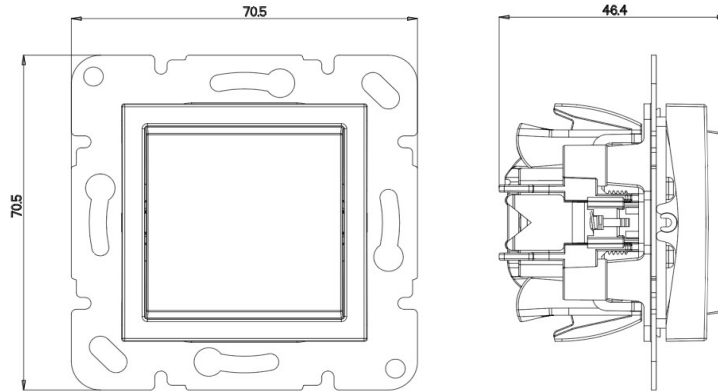

PRODUCT DATA SHEET

V:KO
by **Panasonic**

Product Name :	Shutter Control Push Button Mechanism+Button
Product Code :	92105*72
Product Series :	Novella/Trenda
Technical Specifications :	
<i>Rated Current :</i>	10AX, 250V~
Certifications :	CE, WEEE
Colour :	*= Shows Color Item 0= Silver, 1= Satin, 2= Bronze, 3= Anthracite, 4= Dark Grey, 5= Black, 6=Methalic White, 7=Opaque White 8= Beige
Cable Standard:	
<i>Cable Diameter :</i>	1mm ² -2,5mm ²
<i>Applicable Cable:</i>	Solid Wire, Stranded Wire

Circuit Diagram :

Dimensions :

Panasonic Electric Works Elektrik.San. ve Tic. A.Ş.

Abdurrahmangazi Mah. Ebubekir Cad. No: 44 Sancaktepe / İstanbul Tel: 0216 564 55 55 Fax: 0216 564 55 44

ewtr.panasonic.com