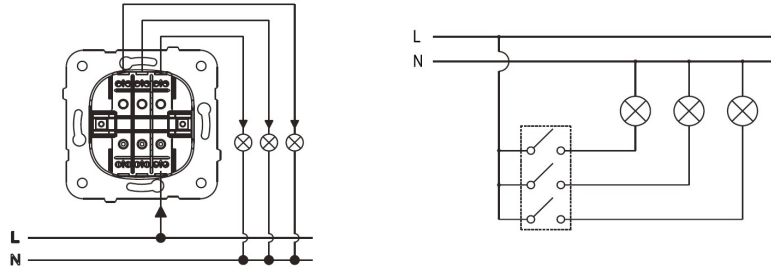

## PRODUCT DATA SHEET

**V:KO**  
by **Panasonic**

<b>Product Name :</b>	Three Gang Switch Mechanism+Button
<b>Product Code :</b>	92105*68
<b>Product Series :</b>	Novella/Trenda
<b>Technical Specifications :</b>	
<i>Rated Current :</i>	10AX, 250V~
<b>Certifications :</b>	CE, WEEE
<b>Colour :</b>	*= Shows Color Item 0= Silver, 1= Satin, 2= Bronze, 3= Anthracite, 4= Dark Grey, 5= Black, 6=Methalic White, 7=Opaque White 8= Beige
<b>Cable Standard:</b>	
<i>Cable Diameter :</i>	1mm <sup>2</sup> -2,5mm <sup>2</sup>
<i>Applicable Cable:</i>	Solid Wire, Stranded Wire

### Circuit Diagram :