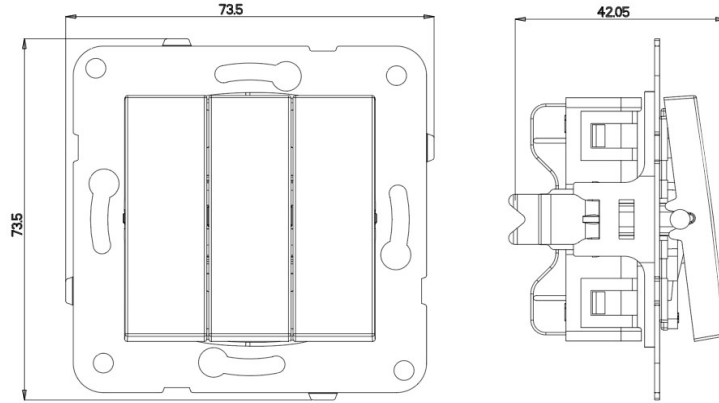

Dimensions :

Panasonic Electric Works Elektrik.San. ve Tic. A.Ş.

Abdurrahmangazi Mah. Ebubekir Cad. No: 44 Sancaktepe / İstanbul Tel: 0216 564 55 55 Fax: 0216 564 55 44

ewtr.panasonic.com