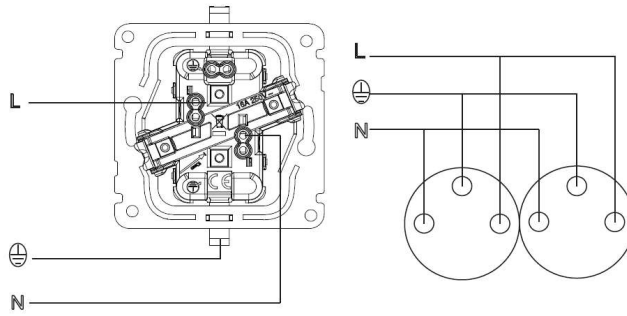

PRODUCT DATA SHEET

V:KO
by **Panasonic**

Product Name :	Double Socket 2P+E with Safety Shutter Mechanism+Cover
Product Code :	92105*61
Product Series :	Novella/Trenda
Technical Specifications :	
<i>Rated Current :</i>	16A, 250V~
<i>Terminal Type :</i>	Screw Terminal
Materials :	PC-ABS
Colour :	*= Shows Color Item 0= Silver, 1= Satin, 2= Bronze, 3= Anthracite, 4= Dark Grey, 5= Black, 6=Methalic White, 7=Opaque White 8= Beige
Certifications :	TSE, VDE, EAC, CE, WEEE
Cable Standard:	
<i>Cable Diameter:</i>	1,5mm ² -2,5mm ²
<i>Cable Type:</i>	Rigid Solid, Rigid Stranded
IP Degree:	IP20

Screw
Terminal

Wiring and Circuit Diagram:

Dimension:

Panasonic Electric Works Elektrik.San. ve Tic. A.Ş.
Abdurrahmangazi Mah. Ebubekir Cad. No: 44 Sancaktepe / İstanbul Tel: 0216 564 55 55 Fax: 0216 564 55 44
ewtr.panasonic.com