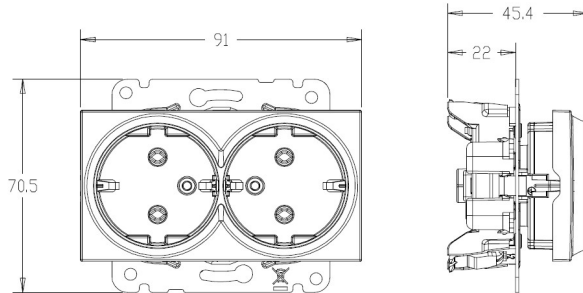

PRODUCT DATA SHEET

V:KO
by **Panasonic**

Product Name :	Double Socket 2P+E with Safety Shutter Mechanism+Cover
Product Code :	92105*61
Product Series :	Novella/Trenda
Technical Specifications :	
<i>Rated Current :</i>	16A, 250V~
<i>Terminal Type :</i>	Screw Terminal
Materials :	PC-ABS
Colour :	*= Shows Color Item 0= Silver, 1= Satin, 2= Bronze, 3= Anthracite, 4= Dark Grey, 5= Black, 6=Methalic White, 7=Opaque White 8= Beige
Certifications :	TSE, VDE, EAC, CE, WEEE
Cable Standard:	
<i>Cable Diameter:</i>	1,5mm ² -2,5mm ²
<i>Cable Type:</i>	Rigid Solid, Rigid Stranded
IP Degree:	IP20

Screw
Terminal

Wiring and Circuit Diagram:

Dimension:

Panasonic Electric Works Elektrik.San. ve Tic. A.Ş.
Abdurrahmangazi Mah. Ebubekir Cad. No: 44 Sancaktepe / İstanbul Tel: 0216 564 55 55 Fax: 0216 564 55 44
ewtr.panasonic.com