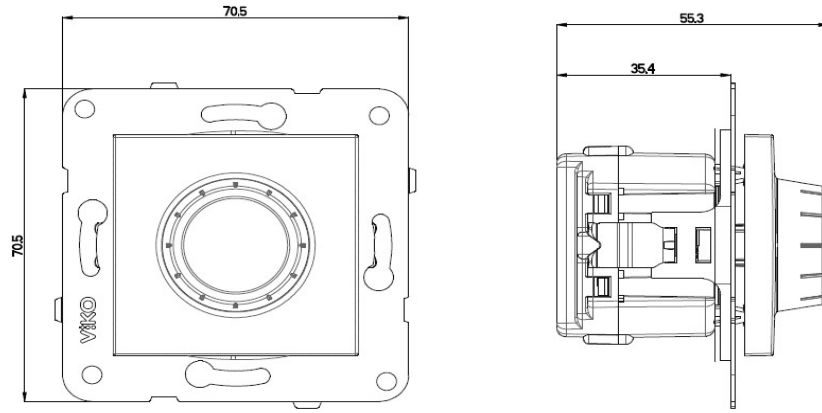

PRODUCT DATA SHEET

V:KO
by **Panasonic**

Product Name :	Loudspeaker Switch Mechanism+Button
Product Code :	92105*54
Product Series :	Novella/Trenda
Technical Specifications :	
<i>12-grade sound adjustment 2.5 W peak speaker support Compliance with 8Ω systems Operating frequency: 200Hz.- 20KHz. Compliance with shallow enclosure</i>	
Colour :	*= Shows Color Item 0= Silver, 1= Satin, 2= Bronze, 3= Anthracite, 4= Dark Grey, 5= Black, 6=Methalic White, 7=Opaque White 8= Beige
Certifications :	CE, PGD, WEEE

Dimensions :

Panasonic Electric Works Elektrik.San. ve Tic. A.Ş.
Abdurrahmangazi Mah. Ebubekir Cad. No: 44 Sancaktepe / Istanbul Tel: 0216 564 55 55 Fax: 0216 564 55 44
ewtr.panasonic.com