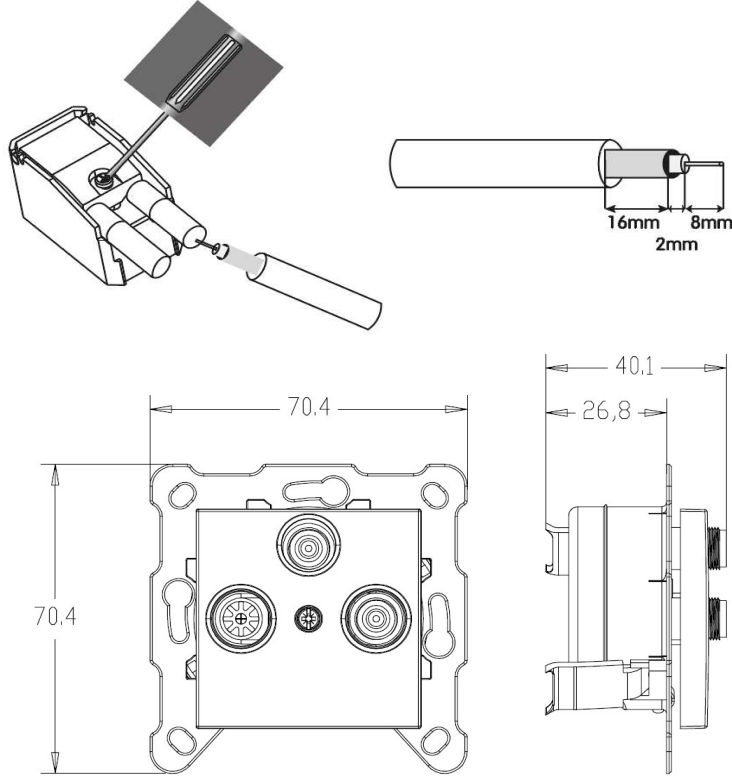

Wiring Diagram and Dimensions:

Panasonic Electric Works Elektrik.San. ve Tic. A.Ş.
Abdurrahmangazi Mah. Ebubekir Cad. No: 44 Sancaktepe / Istanbul Tel: 0216 564 55 55 Fax: 0216 564 55 44
ewtr.panasonic.com