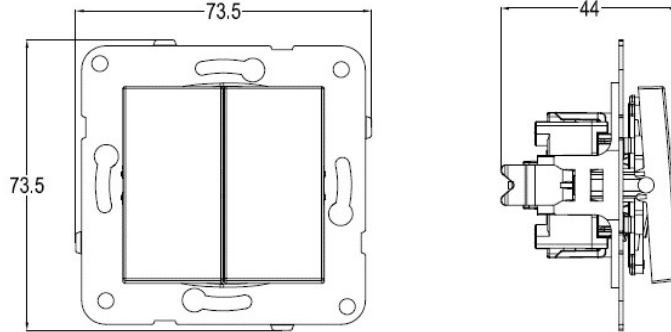

Cable Standard :

Cable Diameter : 1mm²-2,5mm²

Applicable Cable: Solid Wire, Stranded Wire

Screwless
Terminal

Wiring Diagram:

Dimensions:

Panasonic Electric Works Elektrik.San. ve Tic. A.Ş.

Abdurrhmanğazi Mah. Ebubekir Cad. No: 44 Sancaktepe / Istanbul Tel: 0216 564 55 55 Fax: 0216 564 55 44