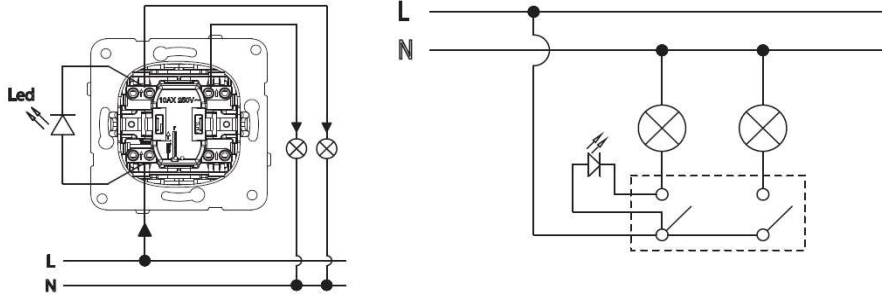

PRODUCT DATASHEET

V:KO
by **Panasonic**

Product Name : Illuminated 2-Gang One-Way Switch

Product Code : 92105*50

Product Series : Novella/Trenda

Technical Specifications:

Rated Current : 10AX, 250V~

Terminal Type : Quick Connection

Cable Standard :

Cable Diameter : 1mm²-2,5mm²

Applicable Cable: Solid Wire, Stranded Wire

Screwless
Terminal

Wiring Diagram:

Dimensions:

Panasonic Electric Works Elektrik.San. ve Tic. A.Ş.

Abdurrhmanğazi Mah. Ebubekir Cad. No: 44 Sancaktepe / Istanbul Tel: 0216 564 55 55 Fax: 0216 564 55 44