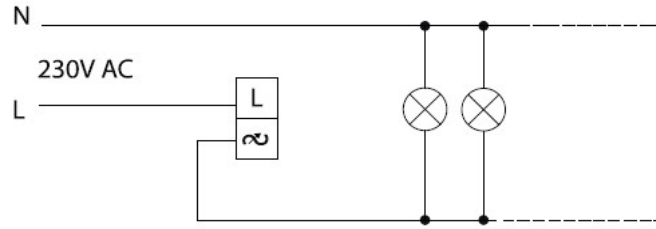

Wiring Diagram: