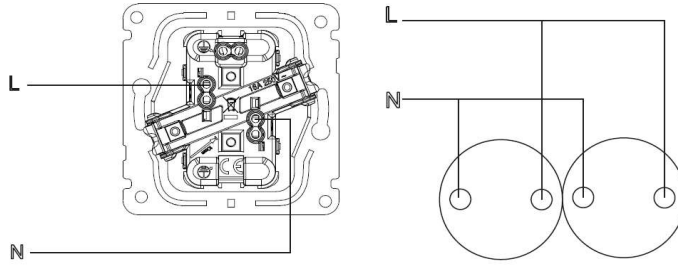

## PRODUCT DATA SHEET

**V:KO**  
by **Panasonic**

**Product Name :** Double Socket 2P with Safety Shutter Mechanism+Cover

**Product Code :** 92105\*46

**Product Series :** Novella/Trenda

**Technical Specifications :**

**Certifications :** TSE, VDE, EAC, CE, WEEE

**Cable Standard:**

*Cable Diameter:* 1,5mm<sup>2</sup>-2,5mm<sup>2</sup>

*Cable Type:* Rigid Solid, Rigid Stranded

**IP Degree:** IP20

Screw  
Terminal

**Wiring and Circuit Diagram:**