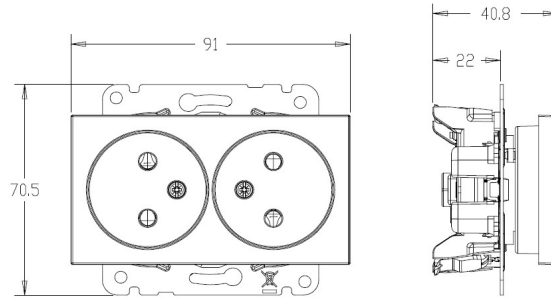

Panasonic Electric Works Elektrik San. ve Tic. A.Ş.
Abdurrahmangazi Mah. Ebubekir Cad. No: 44 Sancaktepe / İstanbul Tel: 0216 564 55 55 Fax: 0216 564 55 44
ewtr.panasonic.com