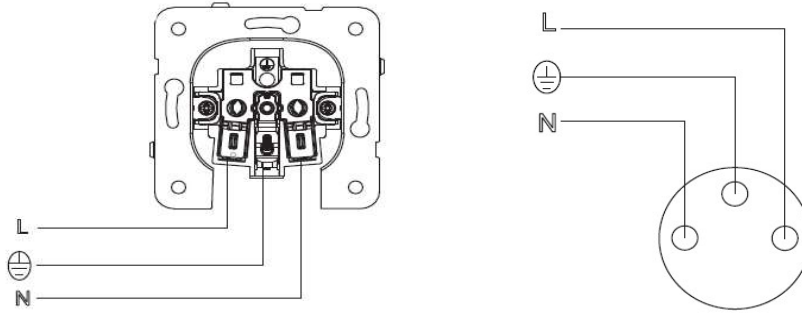

## PRODUCT DATASHEET

**V:KO**  
by **Panasonic**

<b>Product Name :</b>	2P+E (French Type) UPS Socket with Safety Shutter Mechanism+Cover
<b>Product Code :</b>	92105*45
<b>Product Series :</b>	Novella/Trenda
<b>Technical Specifications:</b>	
Rated Current :	16AX, 250V~
Terminal Type :	Quick Connection
<b>Material of Cover:</b>	ABS (Acrylonitrile Butadine-Styrene)
<b>Certificates :</b>	TSE, VDE, EAC, CE, WEEE
<b>Colour :</b>	*= Shows Color Item 0= Silver, 1= Satin, 2= Bronze, 3= Anthracite, 4= Dark Grey, 5= Black, 6=Methalic White, 7=Opaque White 8= Beige
<b>Cable Standard:</b>	
Cable Diameter :	1,5mm <sup>2</sup> -2,5mm <sup>2</sup>
Applicable Cable:	Solid Wire, Stranded Wire

### Wiring Diagram: