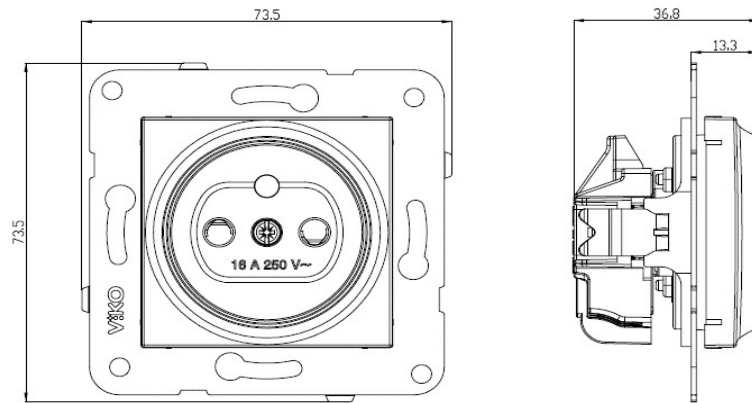

Panasonic Electric Works Elektrik.San. ve Tic. A.Ş.
Abdurrahmangazi Mah. Ebubekir Cad. No: 44 Sancaktepe / İstanbul Tel: 0216 564 55 55 Fax: 0216 564 55 44
ewtr.panasonic.com