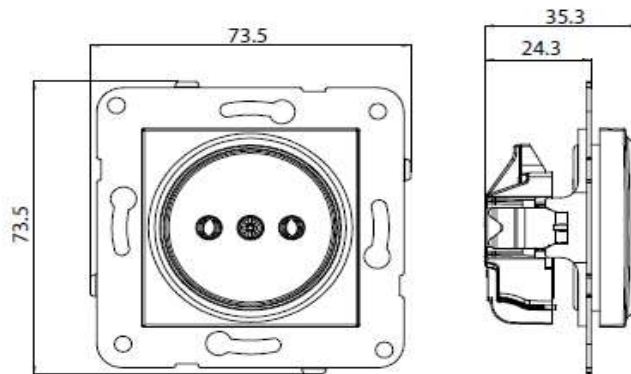

Panasonic Electric Works Elektrik.San. ve Tic. A.Ş.
Abdurrahmangazi Mah. Ebubekir Cad. No: 44 Sancaktepe / İstanbul Tel: 0216 564 55 55 Fax: 0216 564 55 44
ewtr.panasonic.com