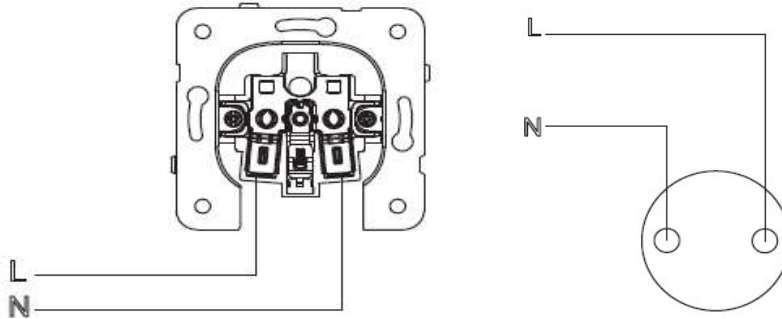

*Rated Current :* 16AX, 250V~

*Terminal Type :* Quick Connection

**Material of Cover:** ABS (Acrylonitrile Butadine-Styrene)

**Certificates :** TSE, VDE, EAC, CE, WEEE

**Cable Standard:**

*Cable Diameter :* 1,5mm<sup>2</sup>-2,5mm<sup>2</sup>

*Applicable Cable:* Solid Wire, Stranded Wire

**Colour :** \*= Shows Color Item  
0= Silver, 1= Satin, 2= Bronze, 3= Anthracite, 4= Dark Grey,  
5= Black, 6=Methalic White, 7=Opaque White 8= Beige

**Wiring Diagram:**