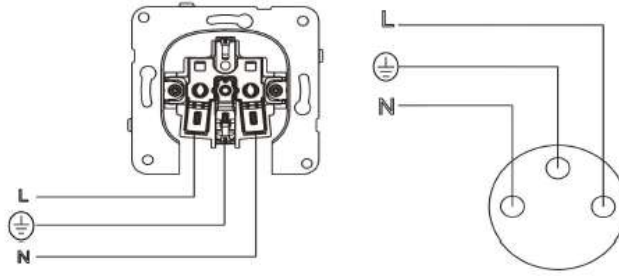

*Rated Current :* 16AX, 250V~

*Terminal Type :* Quick Connection

**Material of Cover:** ABS (Acrylonitrile Butadine-Styrene)

**Colour :**  
\*= Shows Color Item  
0= Silver, 1= Satin, 2= Bronze, 3= Anthracite, 4= Dark Grey, 5= Black,  
6=Methalic White, 7=Opaque White 8= Beige

**Certificates :** TSE, VDE, EAC, CE, WEEE

**Cable Standard:**

*Cable Diameter :* 1,5mm<sup>2</sup>-2,5mm<sup>2</sup>

*Applicable Cable:* Solid Wire, Stranded Wire

**Wiring Diagram:**

**Dimensions:**

Panasonic Electric Works Elektrik.San. ve Tic. A.Ş.  
Abdurrahmangazi Mah. Ebubekir Cad. No: 44 Sancaktepe / İstanbul Tel: 0216 564 55 55 Fax: 0216 564 55 44  
ewtr.panasonic.com