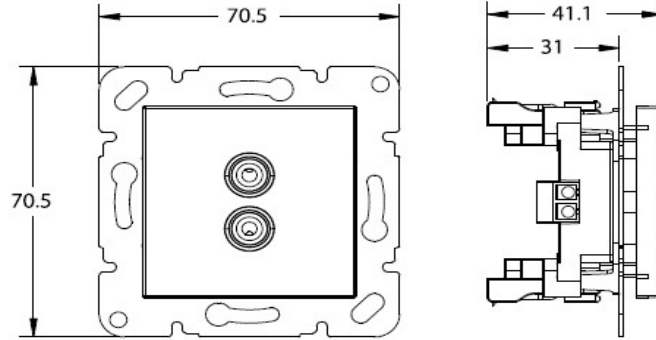

PRODUCT DATA SHEET

V:KO
by **Panasonic**

Product Name :	Audio Socket Mechanism+Button
Product Code :	92105*37
Product Series :	Novella/Trenda
Technical Specifications :	
<i>2 Loudspeaker sockets</i> <i>Distance between centers: 14mm</i> <i>Terminal connection</i>	
Certifications :	CE, WEEE
Colour:	*= Shows Color Item 0= Silver, 1= Satin, 2= Bronze, 3= Anthracite, 4= Dark Grey, 5= Black, 6=Methalic White, 7=Opaque White 8= Beige

Dimensions :

Panasonic Electric Works Elektrik.San. ve Tic. A.Ş.
Abdurrahmangazi Mah. Ebubekir Cad. No: 44 Sancaktepe / İstanbul Tel: 0216 564 55 55 Fax: 0216 564 55 44
ewtr.panasonic.com