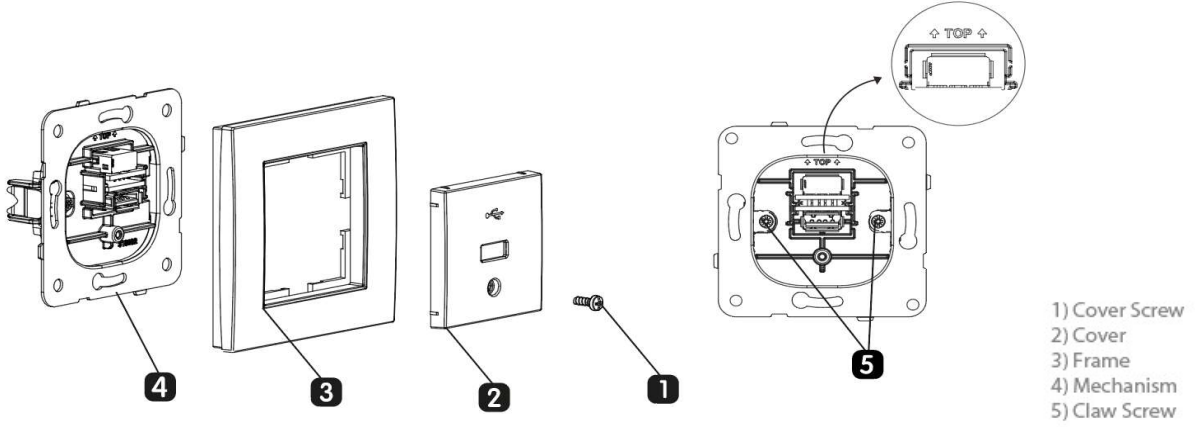

PRODUCT DATASHEET

V:KO
by **Panasonic**

Product Name : USB Connector Mechanism + Cover

Product Code : 902105*28

Product Series : Novella/Trenda

Material : ABS (Acrylonitrile Butadine-Styrene)

Colour : *= Shows Color Item
0= Silver, 1= Satin, 2= Bronze, 3= Anthracite, 4= Dark Grey, 5= Black,
6=Methalic White, 7=Opaque White 8= Beige

Certificates : CE, PGD, WEEE

Mounting:

Dimensions:

Panasonic Electric Works Elektrik.San. ve Tic. A.Ş.
Abdurrahmangazi Mah. Ebubekir Cad. No: 44 Sancaktepe / İstanbul Tel: 0216 564 55 55 Fax: 0216 564 55 44
ewtr.panasonic.com