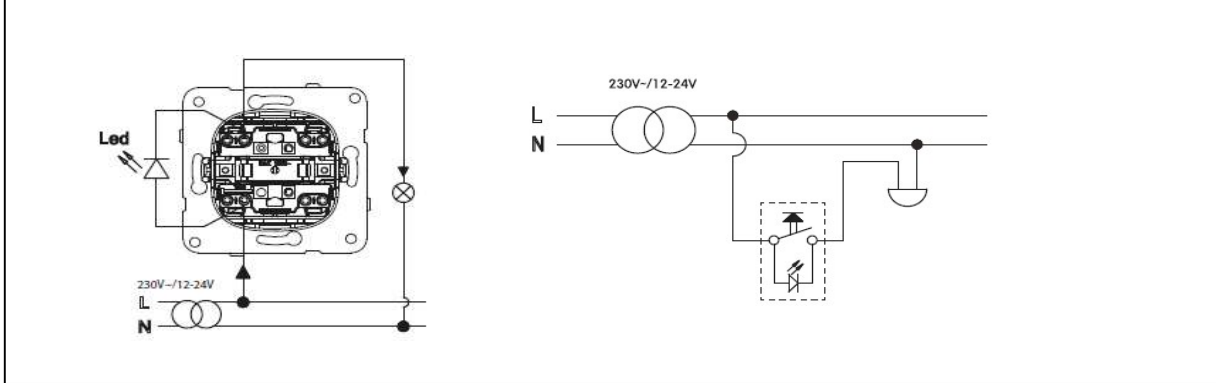

PRODUCT DATA SHEET

Product Name :	Illuminated Switch 24V with Bell and Label Symbol Mech.+Button
Product Code :	92105*27
Product Series :	Novella/Trenda
Technical Specifications :	
<i>Rated Current :</i>	10AX, 250V ~
<i>Terminal Type :</i>	Quick Connection
Materials :	ABS
Certifications :	CE, EAC, VDE, WEEE
Colour :	*= Shows Color Item 0= Silver, 1= Satin, 2= Bronze, 3= Anthracite, 4= Dark Grey, 5= Black, 6=Methalic White, 7=Opaque White 8= Beige
Cable Standard:	
<i>Cable Diameter :</i>	1mm²-2,5mm²
<i>Applicable Cable:</i>	Solid Wire, Stranded Wire

Wiring and Circuit Diagram :