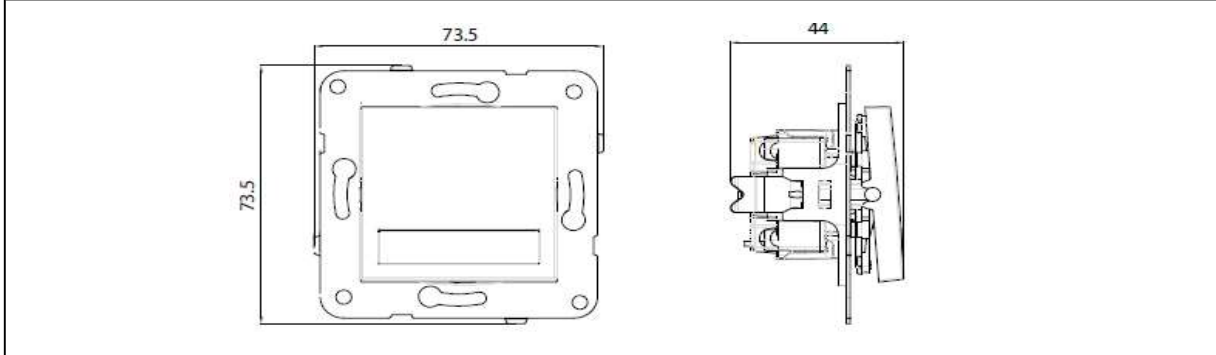

Dimensions :

Panasonic Electric Works Elektrik.San. ve Tic. A.Ş.
Abdurrahmangazi Mah. Eubekir Cad. No: 44 Sancaktepe / Istanbul Tel: 0216 564 55 55 Fax: 0216 564 55 44
ewtr.panasonic.com