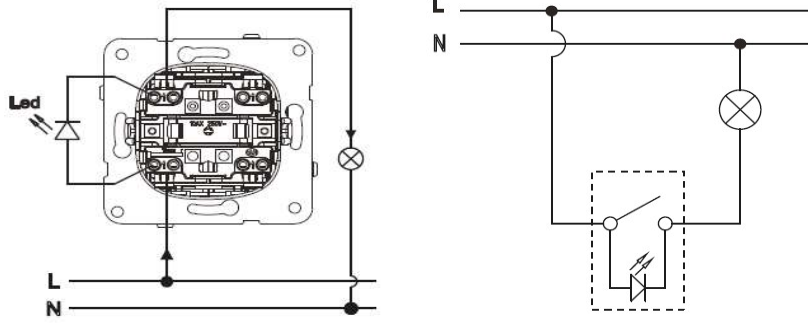

PRODUCT DATASHEET

V:KO
by **Panasonic**

Product Name :	<i>One Way Illuminated Switch Mechanism+Button</i>
Product Code :	<i>92105*19</i>
Product Series :	<i>Novella/Trenda</i>
Technical Specifications:	
<i>Rated Current :</i>	<i>10AX, 250V~</i>
<i>Terminal Type :</i>	<i>Quick Connection</i>
Material :	ABS (Acrylonitrile Butadine-Styrene)
Certificates :	TSE, VDE, NF, EAC, CE, WEEE
Colour :	*= Shows Color Item 0= Silver, 1= Satin, 2= Bronze, 3= Anthracite, 4= Dark Grey, 5= Black, 6=Methalic White, 7=Opaque White 8= Beige
Cable Standard:	
<i>Cable Diameter :</i>	<i>1mm²-2,5mm²</i>
<i>Applicable Cable:</i>	<i>Solid Wire, Stranded Wire</i>

Wiring Diagram:

Dimensions:

Panasonic Electric Works Elektrik.San. ve Tic. A.Ş.
Abdurrhmanğazi Mah. Ebubekir Cad. No: 44 Sancaktepe / İstanbul Tel: 0216 564 55 55 Fax: 0216 564 55 44
ewtr.panasonic.com