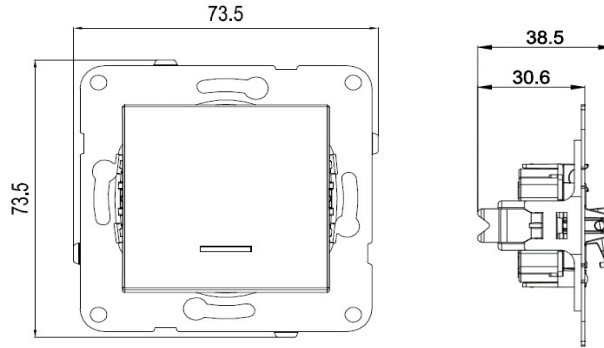

PRODUCT DATASHEET

V:KO
by **Panasonic**

Product Name :	<i>One Way Illuminated Switch Mechanism+Button</i>
Product Code :	<i>92105*19</i>
Product Series :	<i>Novella/Trenda</i>
Technical Specifications:	
<i>Rated Current :</i>	<i>10AX, 250V~</i>
<i>Terminal Type :</i>	<i>Quick Connection</i>
Material :	ABS (Acrylonitrile Butadine-Styrene)
Certificates :	TSE, VDE, NF, EAC, CE, WEEE
Colour :	*= Shows Color Item 0= Silver, 1= Satin, 2= Bronze, 3= Anthracite, 4= Dark Grey, 5= Black, 6=Methalic White, 7=Opaque White 8= Beige
Cable Standard:	
<i>Cable Diameter :</i>	<i>1mm²-2,5mm²</i>
<i>Applicable Cable:</i>	<i>Solid Wire, Stranded Wire</i>

Wiring Diagram:

Dimensions:

Panasonic Electric Works Elektrik.San. ve Tic. A.Ş.
Abdurrhmanğazi Mah. Ebubekir Cad. No: 44 Sancaktepe / İstanbul Tel: 0216 564 55 55 Fax: 0216 564 55 44
ewtr.panasonic.com