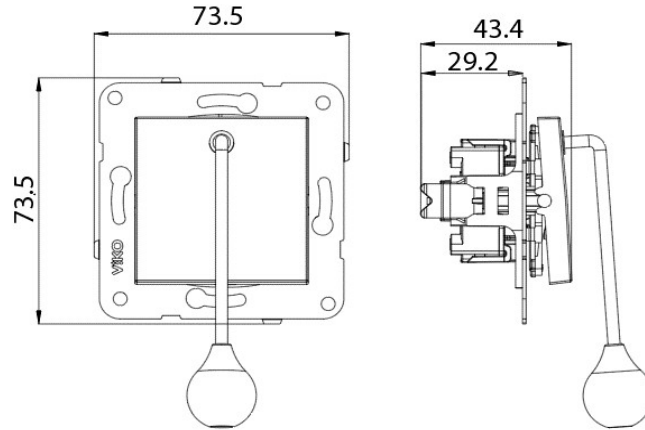

Panasonic Electric Works Elektrik.San. ve Tic. A.Ş.
Abdurrahmangazi Mah. Ebubekir Cad. No: 44 Sancaktepe / Istanbul Tel: 0216 564 55 55 Fax: 0216 564 55 44
ewtr.panasonic.com