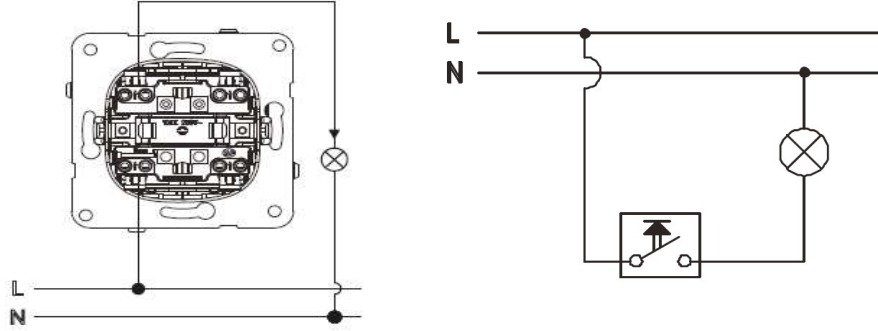

## PRODUCT DATA SHEET

**V:KO**  
by **Panasonic**

<b>Product Name :</b>	Emergency Push Button With Cord
<b>Product Code :</b>	92105*18
<b>Product Series :</b>	Novella/Trenda
<b>Technical Specifications :</b>	
<i>Rated Current :</i>	10AX, 250V~
<i>Terminal Type :</i>	Quick Connection
<b>Materials :</b>	ABS
<b>Certifications :</b>	TSE, VDE, NF, EAC, CE, WEEE, PGD
<b>Cable Standard:</b>	
<i>Cable Diameter :</i>	1mm <sup>2</sup> -2,5mm <sup>2</sup>
<i>Applicable Cable:</i>	Solid Wire, Stranded Wire
<b>Colour:</b>	*= Shows Color Item 0= Silver, 1= Satin, 2= Bronze, 3= Anthracite, 4= Dark Grey, 5= Black, 6=Methalic White, 7=Opaque White 8= Beige

### Wiring and Circuit Diagram :