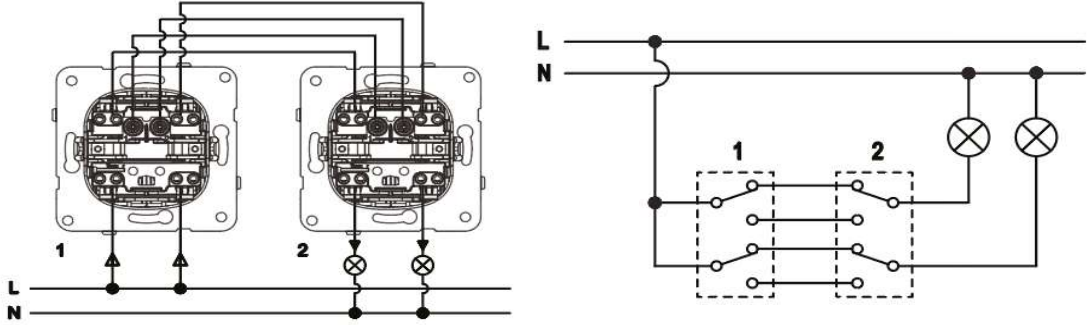

Wiring and Circuit Diagram: