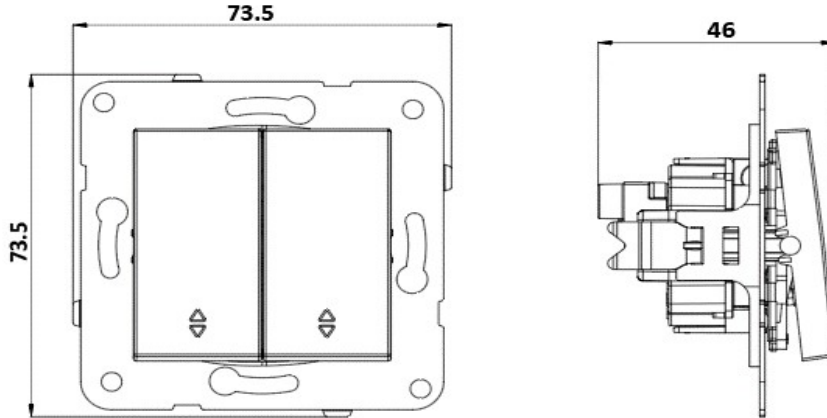

PRODUCT DATA SHEET

V:KO
by **Panasonic**

Product Name :	Two Gang Two Way Switch Mechanism+Button
Product Code :	92105*17
Product Series :	Novella/Trenda
Technical Specifications :	
<i>Rated Current :</i>	10AX, 250V~
<i>Terminal Type :</i>	Quick Connection
Materials :	ABS
Certifications :	TSE, VDE, NF, EAC, CE, WEEE
Cable Standard:	
<i>Cable Diameter :</i>	1mm ² -2,5mm ²
<i>Applicable Cable:</i>	Solid Wire, Stranded Wire
Colour:	*= Shows Color Item 0= Silver, 1= Satin, 2= Bronze, 3= Anthracite, 4= Dark Grey, 5= Black, 6=Methalic White, 7=Opaque White 8= Beige

Wiring and Circuit Diagram:

Dimensions:

Panasonic Electric Works Elektrik.San. ve Tic. A.Ş.

Abdurrahmangazi Mah. Ebubekir Cad. No: 44 Sancaktepe / İstanbul Tel: 0216 564 55 55 Fax: 0216 564 55 44

ewtr.panasonic.com