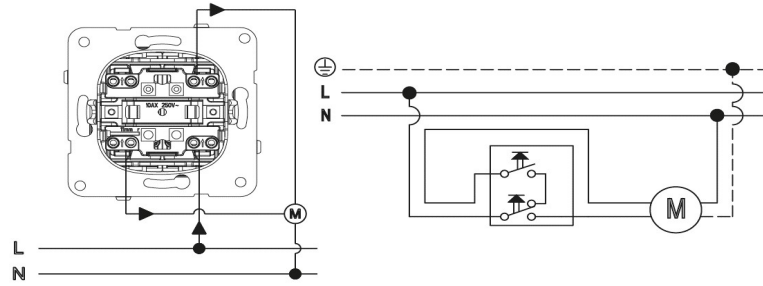

PRODUCT DATA SHEET

V:KO
by **Panasonic**

Product Name :	Shutter Control Push Button
Product Code :	92105*16
Product Series :	Novella/Trenda
Technical Specifications :	
<i>Rated Current :</i>	10AX, 250V~
<i>Terminal Type :</i>	Quick Connection
<i>Material of Button :</i>	ABS (Acrylonitrile Butadine-Styrene)
Certifications :	CE, WEEE
Colour:	*= Shows Color Item 0= Silver, 1= Satin, 2= Bronze, 3= Anthracite, 4= Dark Grey, 5= Black, 6=Methalic White, 7=Opaque White 8= Beige
Cable Standard:	
<i>Cable Diameter :</i>	1mm²-2,5mm²
<i>Applicable Cable:</i>	Solid Wire, Stranded Wire

Wiring and Circuit Diagram :

Dimensions :