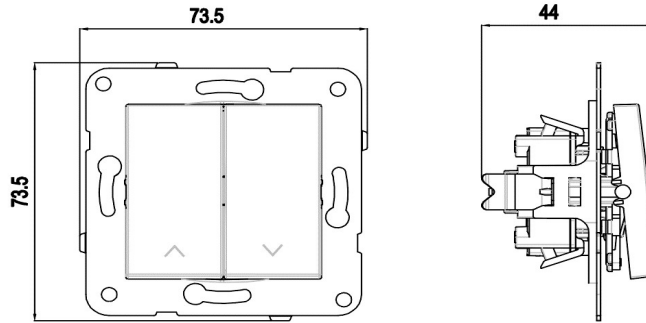

PRODUCT DATA SHEET

V:KO
by **Panasonic**

Product Name :	Shutter Control Push Button
Product Code :	92105*16
Product Series :	Novella/Trenda
Technical Specifications :	
<i>Rated Current :</i>	10AX, 250V~
<i>Terminal Type :</i>	Quick Connection
<i>Material of Button :</i>	ABS (Acrylonitrile Butadine-Styrene)
Certifications :	CE, WEEE
Colour:	*= Shows Color Item 0= Silver, 1= Satin, 2= Bronze, 3= Anthracite, 4= Dark Grey, 5= Black, 6=Methalic White, 7=Opaque White 8= Beige
Cable Standard:	
<i>Cable Diameter :</i>	1mm ² -2,5mm ²
<i>Applicable Cable:</i>	Solid Wire, Stranded Wire

Wiring and Circuit Diagram :

Dimensions :

Panasonic Electric Works Elektrik.San. ve Tic. A.Ş.
Abdurrahmangazi Mah. Ebubekir Cad. No: 44 Sancaktepe / İstanbul Tel: 0216 564 55 55 Fax: 0216 564 55 44
ewtr.panasonic.com