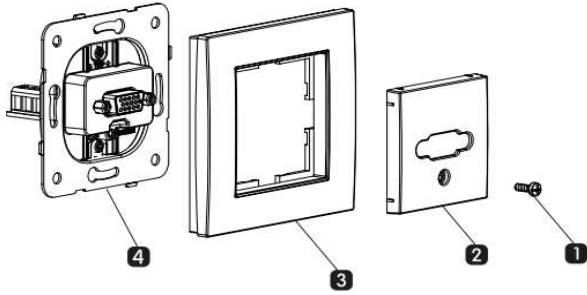

PRODUCT DATASHEET

Panasonic

Product Name :	VGA Connector
Product Code :	921054*15
Product Series :	Novella/Trenda

Material :	ABS (Acrylonitrile Butadine-Styrene)
Colour :	*= Shows Color Item 0= Silver, 1= Satin, 2= Bronze, 3= Anthracite, 4= Dark Grey, 5= Black, 6=Methalic White, 7=Opaque White 8= Beige

Mounting and Cable Connection:

- 1) Cover Screw
- 2) Cover
- 3) Frame
- 4) Mechanism
- 5) Claw Screw

Dimensions:

Panasonic Electric Works Elektrik.San. ve Tic. A.Ş.
Abdurrahmangazi Mah. Ebubekir Cad. No: 44 Sancaktepe / İstanbul Tel: 0216 564 55 55 Fax: 0216 564 55 44
ewtr.panasonic.com