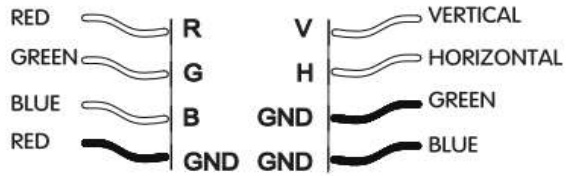

Dimensions: