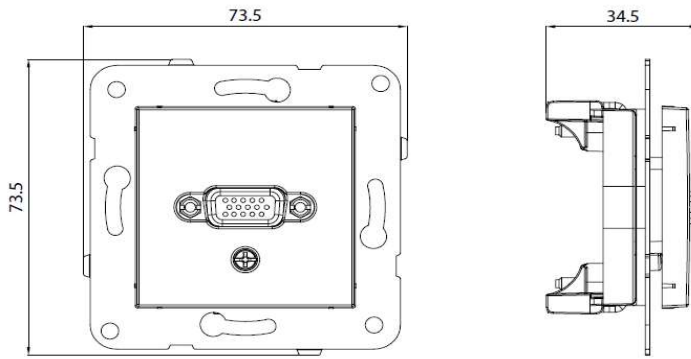

PRODUCT DATASHEET

Panasonic

Product Name :	VGA Connector
Product Code :	921054*15
Product Series :	Novella/Trenda

Material :	ABS (Acrylonitrile Butadine-Styrene)
Colour :	*= Shows Color Item 0= Silver, 1= Satin, 2= Bronze, 3= Anthracite, 4= Dark Grey, 5= Black, 6=Methalic White, 7=Opaque White 8= Beige

Mounting and Cable Connection:

- 1) Cover Screw
- 2) Cover
- 3) Frame
- 4) Mechanism
- 5) Claw Screw

Dimensions:

Panasonic Electric Works Elektrik.San. ve Tic. A.Ş.
Abdurrahmangazi Mah. Ebubekir Cad. No: 44 Sancaktepe / İstanbul Tel: 0216 564 55 55 Fax: 0216 564 55 44
ewtr.panasonic.com