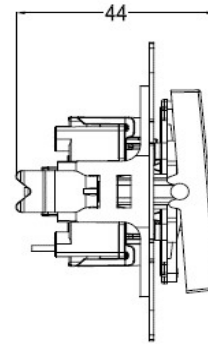

PRODUCT DATA SHEET

V:KO
by **Panasonic**

Product Name : Illuminated Light Switch Mechanism+Button

Product Code : 92105*14

Product Series : Novella/Trenda

Technical Specifications :

Rated Current : 10AX, 250V~

Cable Standard:

Cable Diameter : 1mm²-2,5mm²

Applicable Cable: Solid Wire, Stranded Wire

Wiring and Circuit Diagram :

Dimensions :

Panasonic Electric Works Elektrik.San. ve Tic. A.Ş.

Abdurrahmangazi Mah. Ebubekir Cad. No: 44 Sancaktepe / İstanbul Tel: 0216 564 55 55 Fax: 0216 564 55 44