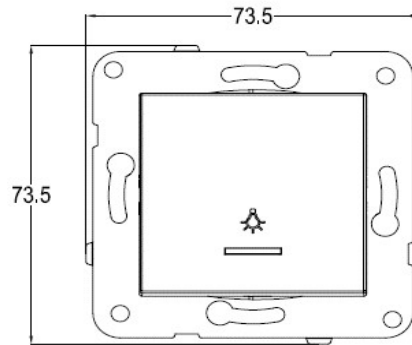

Cable Standard:

Cable Diameter : 1mm²-2,5mm²

Applicable Cable: Solid Wire, Stranded Wire

Wiring and Circuit Diagram :

Dimensions :

Panasonic Electric Works Elektrik.San. ve Tic. A.Ş.

Abdurrahmangazi Mah. Ebubekir Cad. No: 44 Sancaktepe / İstanbul Tel: 0216 564 55 55 Fax: 0216 564 55 44