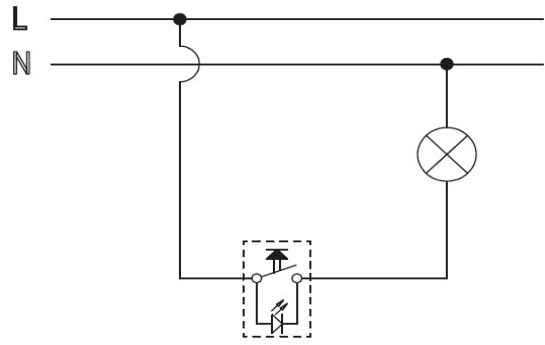

PRODUCT DATA SHEET

V:KO
by **Panasonic**

Product Name : Illuminated Light Switch Mechanism+Button

Product Code : 92105*14

Product Series : Novella/Trenda

Technical Specifications :

Rated Current : 10AX, 250V~

Terminal Type : Quick Connection

Material of Button : ABS (Acrylonitrile Butadine-Styrene)

Certifications : VDE, EAC, CE, WEEE

Colour : *= Shows Color Item
0= Silver, 1= Satin, 2= Bronze, 3= Anthracite, 4= Dark Grey,
5= Black, 6=Methalic White, 7=Opaque White 8= Beige

Cable Standard:

Cable Diameter : 1mm²-2,5mm²

Applicable Cable: Solid Wire, Stranded Wire

Wiring and Circuit Diagram :

Dimensions :

Panasonic Electric Works Elektrik.San. ve Tic. A.Ş.

Abdurrahmangazi Mah. Ebubekir Cad. No: 44 Sancaktepe / İstanbul Tel: 0216 564 55 55 Fax: 0216 564 55 44