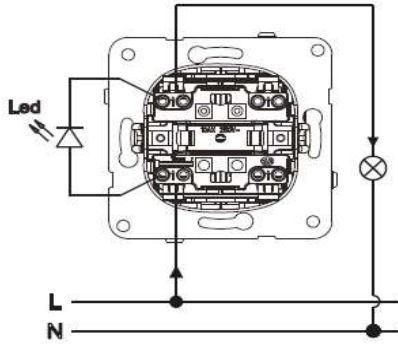

PRODUCT DATA SHEET

V:KO
by **Panasonic**

Product Name : Illuminated Light Switch Mechanism+Button

Product Code : 92105*14

Product Series : Novella/Trenda

Technical Specifications :

Rated Current : 10AX, 250V~

Terminal Type : Quick Connection

Material of Button : ABS (Acrylonitrile Butadine-Styrene)

Certifications : VDE, EAC, CE, WEEE

Colour : *= Shows Color Item
0= Silver, 1= Satin, 2= Bronze, 3= Anthracite, 4= Dark Grey,
5= Black, 6=Methalic White, 7=Opaque White 8= Beige

Cable Standard:

Cable Diameter : 1mm²-2,5mm²

Applicable Cable: Solid Wire, Stranded Wire

Wiring and Circuit Diagram :

Dimensions :

Panasonic Electric Works Elektrik.San. ve Tic. A.Ş.

Abdurrahmangazi Mah. Ebubekir Cad. No: 44 Sancaktepe / İstanbul Tel: 0216 564 55 55 Fax: 0216 564 55 44