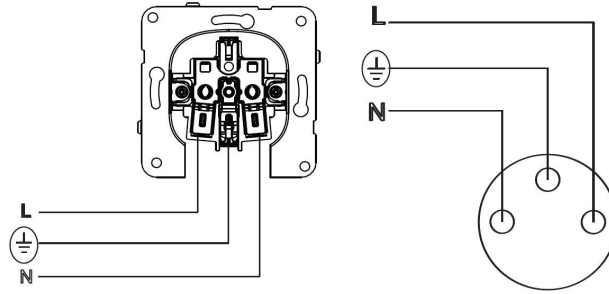

Certificates : TSE, VDE, EAC, CE, WEEE

Cable Standard:

Cable Diameter : 1,5mm²-2,5mm²

Applicable Cable: Solid Wire, Stranded Wire

Wiring Diagram:

Dimensions:

Panasonic Electric Works Elektrik.San. ve Tic. A.Ş.
Abdurrahmangazi Mah. Ebubekir Cad. No: 44 Sancaktepe / İstanbul Tel: 0216 564 55 55 Fax: 0216 564 55 44
ewtr.panasonic.com