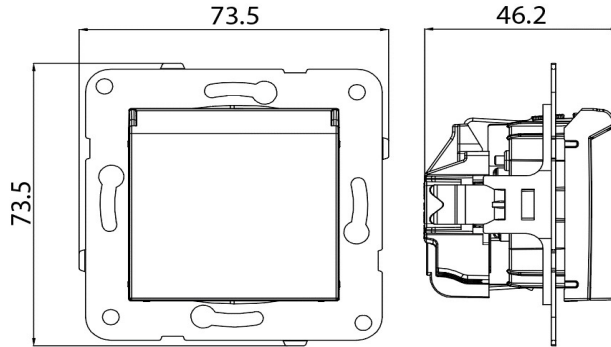

Certificates : TSE, VDE, EAC, CE, WEEE

Cable Standard:

Cable Diameter : 1,5mm²-2,5mm²

Applicable Cable: Solid Wire, Stranded Wire

Wiring Diagram:

Dimensions:

Panasonic Electric Works Elektrik.San. ve Tic. A.Ş.
Abdurrahmangazi Mah. Ebubekir Cad. No: 44 Sancaktepe / İstanbul Tel: 0216 564 55 55 Fax: 0216 564 55 44
ewtr.panasonic.com