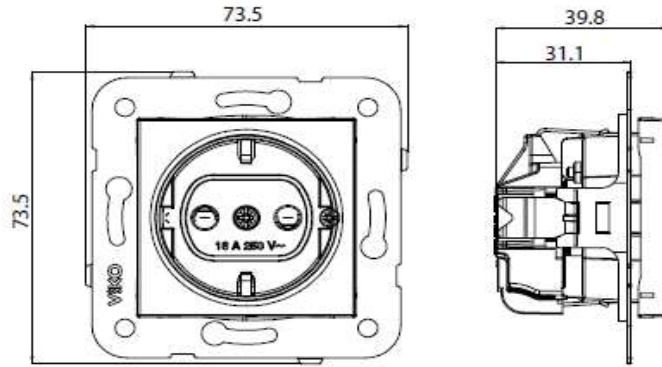

Cable Standard:

Cable Diameter : 1,5mm²-2,5mm²

Applicable Cable: Solid Wire, Stranded Wire

Wiring Diagram:

Dimensions:

Panasonic Electric Works Elektrik.San. ve Tic. A.Ş.

Abdurrahmangazi Mah. Ebubekir Cad. No: 44 Sancaktepe / İstanbul Tel: 0216 564 55 55 Fax: 0216 564 55 44