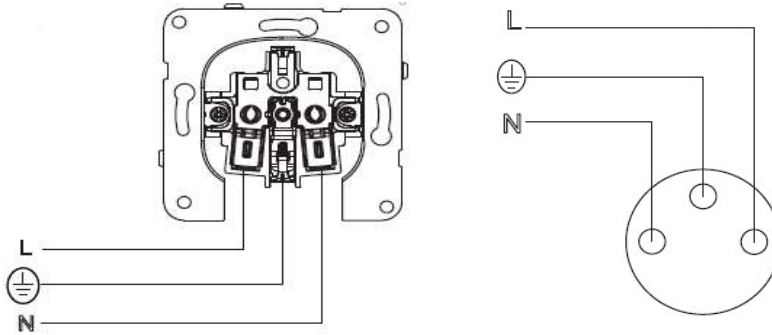

PRODUCT DATASHEET

V:KO
by **Panasonic**

Product Name : 2P+E Socket Mechanism+Cover

Product Code : 92105*08

Product Series : Novella/Trenda

Technical Specifications:

Rated Current : 16AX, 250V~

Terminal Type : Quick Connection

Cable Standard:

Cable Diameter : 1,5mm²-2,5mm²

Applicable Cable: Solid Wire, Stranded Wire

Wiring Diagram:

Dimensions:

Panasonic Electric Works Elektrik.San. ve Tic. A.Ş.

Abdurrahmangazi Mah. Ebubekir Cad. No: 44 Sancaktepe / İstanbul Tel: 0216 564 55 55 Fax: 0216 564 55 44