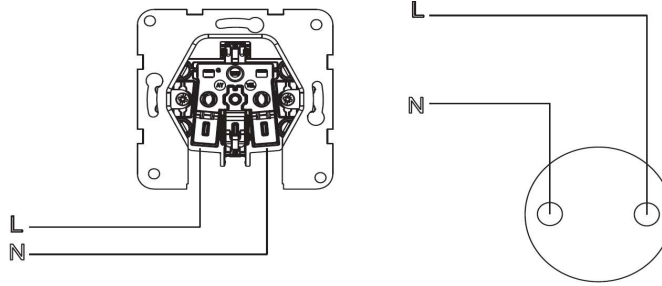

PRODUCT DATASHEET

V:KO
by **Panasonic**

Product Name : 2P Socket

Product Code : 92105*07

Product Series : Novella / Trenda

Technical Specifications:

Rated Current : 16AX, 250V~

Terminal Type : Quick Connection

Material of Cover: ABS (Acrylonitrile Butadine-Styrene)

Colour : *= Shows Color Item

0= Silver, 1= Satin, 2= Bronze, 3= Anthracite, 4= Dark Grey, 5= Black, 6=Methalic White, 7=Opaque White 8= Beige

Certificates : TSE, VDE, NF, EAC, CE, WEEE

Cable Standard:

Cable Diameter : 1,5mm²-2,5mm²

Applicable Cable: Solid Wire, Stranded Wire

Wiring Diagram:

Dimensions:

Panasonic Electric Works Elektrik.San. ve Tic. A.Ş.
Abdurrahmangazi Mah. Ebubekir Cad. No: 44 Sancaktepe / İstanbul Tel: 0216 564 55 55 Fax: 0216 564 55 44
ewtr.panasonic.com