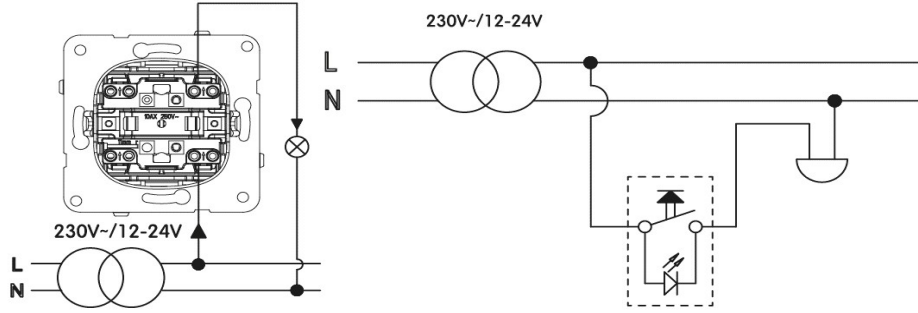

PRODUCT DATA SHEET

V:KO
by **Panasonic**

Product Name : Doorbell Push Button Switch Mechanism+Button

Product Code : 92105*06

Product Series : Novella/Trenda

Technical Specifications :

Rated Current : 10AX, 250V~

Terminal Type : Quick Connection

Materials : ABS

Certifications : CE, EAC, VDE, WEEE

Colour : *= Shows Color Item

0= Silver, 1= Satin, 2= Bronze, 3= Anthracite, 4= Dark Grey, 5= Black, 6=Methalic White, 7=Opaque White 8= Beige

Cable Standard:

Cable Diameter : 1mm²-2,5mm²

Applicable Cable: Solid Wire, Stranded Wire

Wiring and Circuit Diagram :

Dimensions :

Panasonic Electric Works Elektrik.San. ve Tic. A.Ş.

Abdurrahmangazi Mah. Ebubekir Cad. No: 44 Sancaktepe / İstanbul Tel: 0216 564 55 55 Fax: 0216 564 55 44
ewtr.panasonic.com