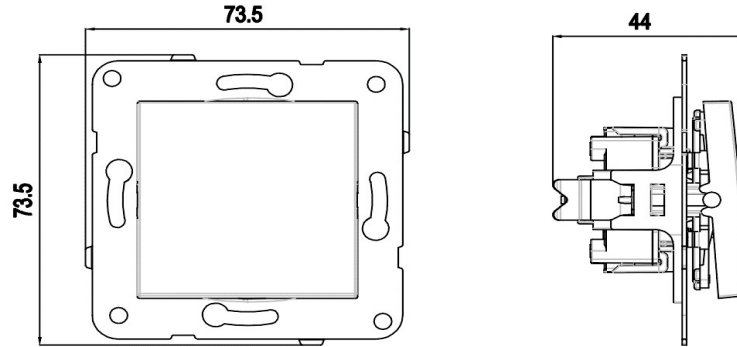

PRODUCT DATA SHEET

V:KO
by **Panasonic**

Product Name :	Push Button with Key Symbol Mech.+Button
Product Code :	92105*05
Product Series :	Novella/Trenda
Technical Specifications :	
<i>Rated Current :</i>	10AX, 250V~
<i>Terminal Type :</i>	Quick Connection
Materials :	ABS
Certifications :	CE, EAC, VDE, WEEE
Colour :	*= Shows Color Item 0= Silver, 1= Satin, 2= Bronze, 3= Anthracite, 4= Dark Grey, 5= Black, 6=Methalic White, 7=Opaque White 8= Beige
Cable Standard:	
<i>Cable Diameter :</i>	1mm ² -2,5mm ²
<i>Applicable Cable:</i>	Solid Wire, Stranded Wire

Wiring and Circuit Diagram :

Dimensions :

Panasonic Electric Works Elektrik.San. ve Tic. A.Ş.
Abdurrahmangazi Mah. Ebubekir Cad. No: 44 Sancaktepe / İstanbul Tel: 0216 564 55 55 Fax: 0216 564 55 44
ewtr.panasonic.com