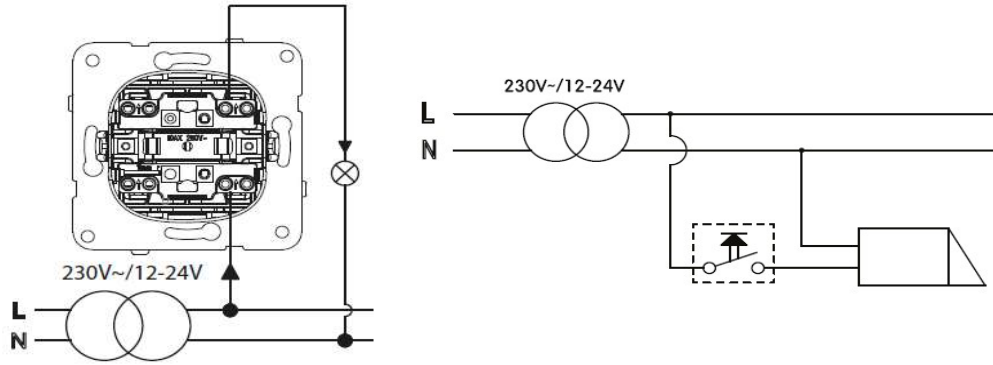

PRODUCT DATA SHEET

V:KO
by **Panasonic**

Product Name :	Push Button with Key Symbol Mech.+Button
Product Code :	92105*05
Product Series :	Novella/Trenda
Technical Specifications :	
<i>Rated Current :</i>	10AX, 250V~
<i>Terminal Type :</i>	Quick Connection
Materials :	ABS
Certifications :	CE, EAC, VDE, WEEE
Colour :	*= Shows Color Item 0= Silver, 1= Satin, 2= Bronze, 3= Anthracite, 4= Dark Grey, 5= Black, 6=Methalic White, 7=Opaque White 8= Beige
Cable Standard:	
<i>Cable Diameter :</i>	1mm ² -2,5mm ²
<i>Applicable Cable:</i>	Solid Wire, Stranded Wire

Wiring and Circuit Diagram :

Dimensions :

Panasonic Electric Works Elektrik.San. ve Tic. A.Ş.
Abdurrahmangazi Mah. Ebubekir Cad. No: 44 Sancaktepe / İstanbul Tel: 0216 564 55 55 Fax: 0216 564 55 44
ewtr.panasonic.com