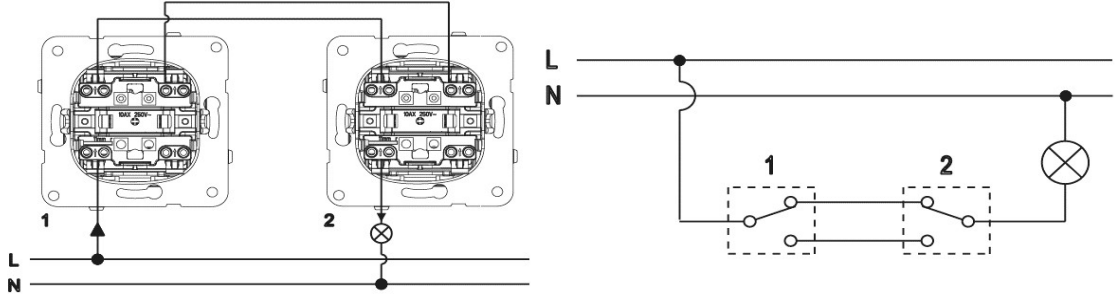

PRODUCT DATA SHEET

V:KO
by **Panasonic**

Product Name :	Two-Way Switch Mechanism+Button
Product Code :	92105*04
Product Series :	Novella/Trenda
Technical Specifications :	
<i>Rated Current :</i>	10AX, 250V~
<i>Terminal Type :</i>	Quick Connection
<i>Material of Button :</i>	ABS (Acrylonitrile Butadine-Styrene)
Colour :	*= Shows Color Item 0= Silver, 1= Satin, 2= Bronze, 3= Anthracite, 4= Dark Grey, 5= Black, 6=Methalic White, 7=Opaque White 8= Beige
Certifications :	TSE, VDE, NF, EAC, CE, WEEE
Cable Standard:	
<i>Cable Diameter :</i>	1mm ² -2,5mm ²
<i>Applicable Cable:</i>	Solid Wire, Stranded Wire

Wiring and Circuit Diagram:

Dimensions:

Panasonic Electric Works Elektrik.San. ve Tic. A.Ş.

Abdurrahmangazi Mah. Ebubekir Cad. No: 44 Sancaktepe / İstanbul Tel: 0216 564 55 55 Fax: 0216 564 55 44
ewtr.panasonic.com