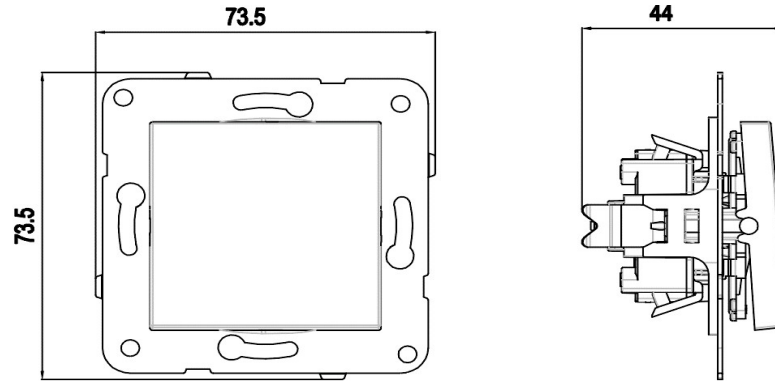

PRODUCT DATA SHEET

V:KO
by **Panasonic**

Product Name :	Two-Way Switch Mechanism+Button
Product Code :	92105*04
Product Series :	Novella/Trenda
Technical Specifications :	
<i>Rated Current :</i>	10AX, 250V~
<i>Terminal Type :</i>	Quick Connection
<i>Material of Button :</i>	ABS (Acrylonitrile Butadine-Styrene)
Colour :	*= Shows Color Item 0= Silver, 1= Satin, 2= Bronze, 3= Anthracite, 4= Dark Grey, 5= Black, 6=Methalic White, 7=Opaque White 8= Beige
Certifications :	TSE, VDE, NF, EAC, CE, WEEE
Cable Standard:	
<i>Cable Diameter :</i>	1mm ² -2,5mm ²
<i>Applicable Cable:</i>	Solid Wire, Stranded Wire

Wiring and Circuit Diagram:

Dimensions:

Panasonic Electric Works Elektrik.San. ve Tic. A.Ş.

Abdurrahmangazi Mah. Ebubekir Cad. No: 44 Sancaktepe / İstanbul Tel: 0216 564 55 55 Fax: 0216 564 55 44
ewtr.panasonic.com