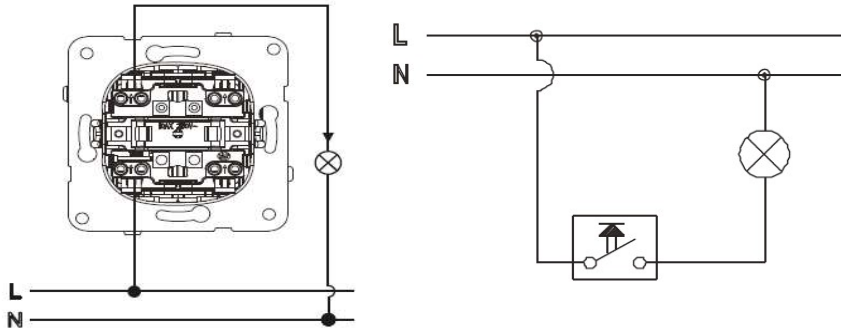

PRODUCT DATASHEET

V:KO
by **Panasonic**

Product Name : Light Switch Mechanism+Button

Product Code : 92105*03

Product Series : Novella/Trenda

Technical Specifications:

Rated Current : 10AX, 250V~

Terminal Type : Quick Connection

Cable Standard:

Cable Diameter : 1mm²-2,5mm²

Applicable Cable: Solid Wire, Stranded Wire

Wiring and Circuit Diagram:

Dimensions:

Panasonic Electric Works Elektrik.San. ve Tic. A.Ş.

Abdurrahmangazi Mah. Ebubekir Cad. No: 44 Sancaktepe / İstanbul Tel: 0216 564 55 55 Fax: 0216 564 55 44