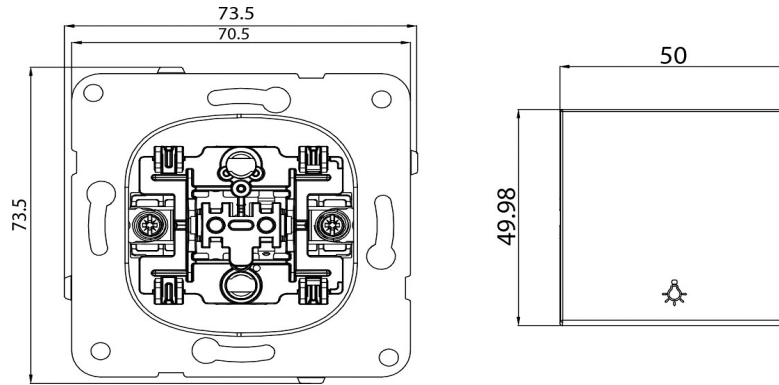

Cable Standard:

Cable Diameter : 1mm²-2,5mm²

Applicable Cable: Solid Wire, Stranded Wire

Wiring and Circuit Diagram:

Dimensions:

Panasonic Electric Works Elektrik.San. ve Tic. A.Ş.

Abdurrahmangazi Mah. Ebubekir Cad. No: 44 Sancaktepe / İstanbul Tel: 0216 564 55 55 Fax: 0216 564 55 44