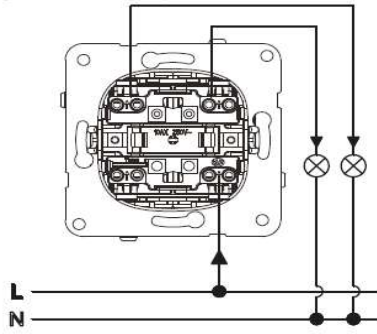

PRODUCT DATASHEET

V:KO
by **Panasonic**

Product Name : Two Gang One Way Switch

Product Code : 92105*02

Product Series : Novella/Trenda

Technical Specifications:

Rated Current : 10AX, 250V~

Terminal Type : Quick Connection

Cable Standard:

Cable Diameter : 1mm²-2,5mm²

Applicable Cable: Solid Wire, Stranded Wire

Wiring and Circuit Diagram:

Dimensions:

Panasonic Electric Works Elektrik.San. ve Tic. A.Ş.

Abdurrahmangazi Mah. Ebubekir Cad. No: 44 Sancaktepe / İstanbul Tel: 0216 564 55 55 Fax: 0216 564 55 44