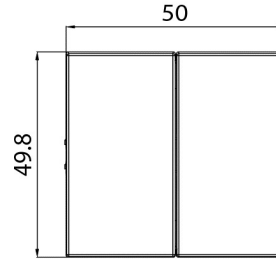

Cable Standard:

Cable Diameter : 1mm²-2,5mm²

Applicable Cable: Solid Wire, Stranded Wire

Wiring and Circuit Diagram:

Dimensions:

Panasonic Electric Works Elektrik.San. ve Tic. A.Ş.

Abdurrahmangazi Mah. Ebubekir Cad. No: 44 Sancaktepe / İstanbul Tel: 0216 564 55 55 Fax: 0216 564 55 44