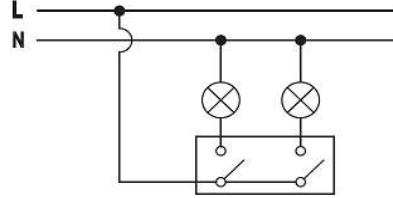

PRODUCT DATASHEET

V:KO
by **Panasonic**

Product Name : Two Gang One Way Switch

Product Code : 92105*02

Product Series : Novella/Trenda

Technical Specifications:

Rated Current : 10AX, 250V~

Terminal Type : Quick Connection

Material of Button: ABS (Acrylonitrile Butadine-Styrene)

*= Shows Color Item

Colour : 0= Silver, 1= Satin, 2= Bronze, 3= Anthracite, 4= Dark Grey, 5= Black, 6=Methalic White, 7=Opaque White 8= Beige

Certificates : VDE, EAC, CE, WEEE

Cable Standard:

Cable Diameter : 1mm²-2,5mm²

Applicable Cable: Solid Wire, Stranded Wire

Wiring and Circuit Diagram:

Dimensions:

Panasonic Electric Works Elektrik.San. ve Tic. A.Ş.

Abdurrahmangazi Mah. Ebubekir Cad. No: 44 Sancaktepe / İstanbul Tel: 0216 564 55 55 Fax: 0216 564 55 44