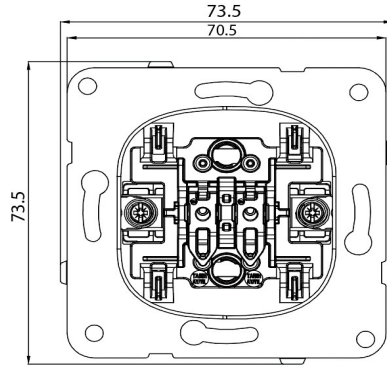

Cable Standard:

Cable Diameter : 1mm²-2,5mm²

Applicable Cable: Solid Wire, Stranded Wire

Wiring and Circuit Diagram:

Dimensions:

Panasonic Electric Works Elektrik.San. ve Tic. A.Ş.

Abdurrahmangazi Mah. Ebubekir Cad. No: 44 Sancaktepe / İstanbul Tel: 0216 564 55 55 Fax: 0216 564 55 44