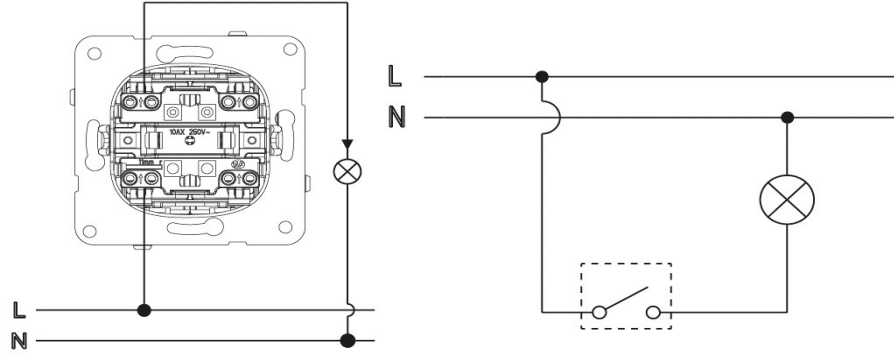

PRODUCT DATA SHEET

V:KO
by **Panasonic**

Product Name :	One Way Switch
Product Code :	92105*01
Product Series :	Novella/Trenda
Technical Specifications :	
<i>Rated Current :</i>	10AX, 250V~
<i>Terminal Type :</i>	Quick Connection
Materials :	ABS
Colour :	*= Shows Color Item 0= Silver, 1= Satin, 2= Bronze, 3= Anthracite, 4= Dark Grey, 5= Black, 6=Methalic White, 7=Opaque White 8= Beige
Certifications :	TSE, VDE, NF, EAC, CE, WEEE
Cable Standard:	
<i>Cable Diameter :</i>	1mm ² -2,5mm ²
<i>Applicable Cable:</i>	Solid Wire, Stranded Wire
IP Degree:	IP20

Wiring and Circuit Diagram :

Dimensions :

Panasonic Electric Works Elektrik.San. ve Tic. A.Ş.

Abdurrahmangazi Mah. Ebubekir Cad. No: 44 Sancaktepe / İstanbul Tel: 0216 564 55 55 Fax: 0216 564 55 44

ewtr.panasonic.com