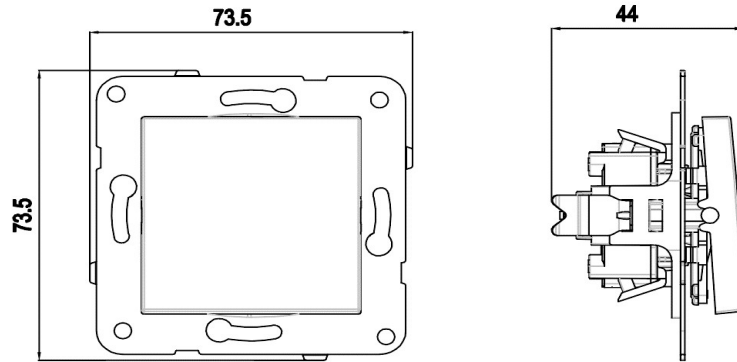

PRODUCT DATA SHEET

V:KO
by **Panasonic**

Product Name :	One Way Switch
Product Code :	92105*01
Product Series :	Novella/Trenda
Technical Specifications :	
<i>Rated Current :</i>	10AX, 250V~
<i>Terminal Type :</i>	Quick Connection
Materials :	ABS
Colour :	*= Shows Color Item 0= Silver, 1= Satin, 2= Bronze, 3= Anthracite, 4= Dark Grey, 5= Black, 6=Methalic White, 7=Opaque White 8= Beige
Certifications :	TSE, VDE, NF, EAC, CE, WEEE
Cable Standard:	
<i>Cable Diameter :</i>	1mm ² -2,5mm ²
<i>Applicable Cable:</i>	Solid Wire, Stranded Wire
IP Degree:	IP20

Wiring and Circuit Diagram :

Dimensions :

Panasonic Electric Works Elektrik.San. ve Tic. A.Ş.

Abdurrahmangazi Mah. Ebubekir Cad. No: 44 Sancaktepe / İstanbul Tel: 0216 564 55 55 Fax: 0216 564 55 44

ewtr.panasonic.com